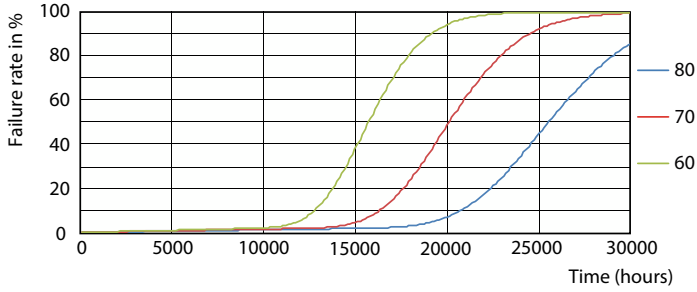

Lifetime

Life Expectancy Diagram - LED MOD 20W 865

Lumen Maintenance Diagram - LED MOD 20W 865