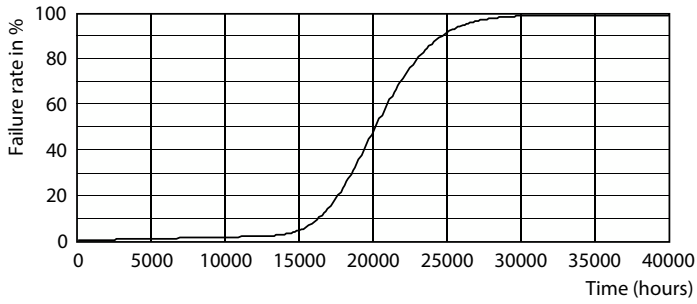

Life Expectancy Diagram - LED MOD 20W 865

Life Expectancy Diagram - LED MOD 20W 865