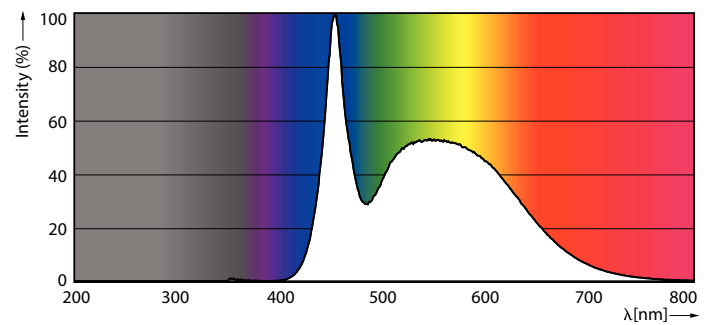

Product data

General Information		Lamp Current (Max)	
Cap-Base	- [-]	Lamp Current (Min)	180 mA
Nominal lifetime	20,000 hour(s)	Starting Time (Nom)	0.5 s
Switching Cycle	15,000	Warm-up time to 60% light	instant full light s
Rated Lifetime (Hours)	20,000 hour(s)	Power Factor (Fraction)	0.5
Lighting Technology	LED	Voltage (Nom)	220-240 V
EU RoHS compliant	Yes	Temperature	
Light Technical		Ambient temperature range	-20 °C to 45 °C
Color Code	865 [CCT of 6500K]	T-Case Maximum (Nom)	70 °C
Color Code	865 [CCT of 6500K]	Controls and Dimming	
Beam Angle (Nom)	120 degree(s)	Dimmable	No
Luminous Flux	2,200 lm	Mechanical and Housing	
Color Designation	Cool Daylight	Bulb Finish	Frosted
Correlated Color Temperature (Nom)	6500 K	Bulb Material	Plastic
Luminous Efficacy (rated) (Nom)	110 lm/W	Product Length	200 mm
Color Consistency	<6	Bulb Shape	Others
Color rendering index (CRI)	80	Approval and Application	
LLMF At End Of Nominal Lifetime (Nom)	70 %	Energy Saving Product	Yes
Operating and Electrical		Approval Marks	RoHS compliance
Line Frequency	50 to 60 Hz		
Input Frequency	50 to 60 Hz		
Power Consumption	20 W		

Dimensional drawing

Product	A1	A2	A3
LED MOD 20W 865	21.5 mm	195 mm	217.5 mm

Photometric data

Light Distribution Diagram - LED MOD 20W 865

Spectral Power Distribution Colour - LED MOD 20W 865

General uniform lighting - LED MOD 20W 865