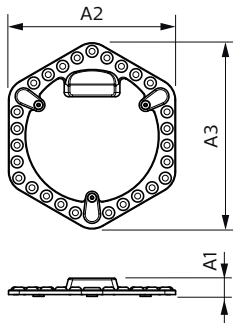

Product data

General Information		Lamp Current (Max)	
Cap-Base	- [-]	Lamp Current (Min)	180 mA
Nominal lifetime	20,000 hour(s)	Starting Time (Nom)	0.5 s
Switching Cycle	15,000	Warm-up time to 60% light	instant full light s
Rated Lifetime (Hours)	20,000 hour(s)	Power Factor (Fraction)	0.5
Lighting Technology	LED	Voltage (Nom)	220-240 V
EU RoHS compliant	Yes	Temperature	
Light Technical		Ambient temperature range	-20 °C to 45 °C
Color Code	865 [CCT of 6500K]	T-Case Maximum (Nom)	70 °C
Color Code	865 [CCT of 6500K]	Controls and Dimming	
Beam Angle (Nom)	120 degree(s)	Dimmable	No
Luminous Flux	2,200 lm	Mechanical and Housing	
Color Designation	Cool Daylight	Bulb Finish	Frosted
Correlated Color Temperature (Nom)	6500 K	Bulb Material	Plastic
Luminous Efficacy (rated) (Nom)	110 lm/W	Product Length	200 mm
Color Consistency	<6	Bulb Shape	Others
Color rendering index (CRI)	80	Approval and Application	
LLMF At End Of Nominal Lifetime (Nom)	70 %	Energy Saving Product	Yes
Operating and Electrical		Approval Marks	RoHS compliance
Line Frequency	50 to 60 Hz		
Input Frequency	50 to 60 Hz		
Power Consumption	20 W		

MyCare LED Circular

EyeComfort	Yes
Product Data	
Order product name	LED MOD 20W 865
Full product name	LED MOD 20W 865
Full product code	692234198155500
Order code	929003620809

Material Nr. (12NC)	929003620809
Numerator - Quantity Per Pack	1
EAN/UPC - Product/Case	6922341981555
Numerator - Packs per outer box	40
EAN/UPC - Case	6922341981562

Dimensional drawing

Product	A1	A2	A3
LED MOD 20W 865	21.5 mm	195 mm	217.5 mm

Photometric data

Light Distribution Diagram - LED MOD 20W 865

Spectral Power Distribution Colour - LED MOD 20W 865

General uniform lighting - LED MOD 20W 865