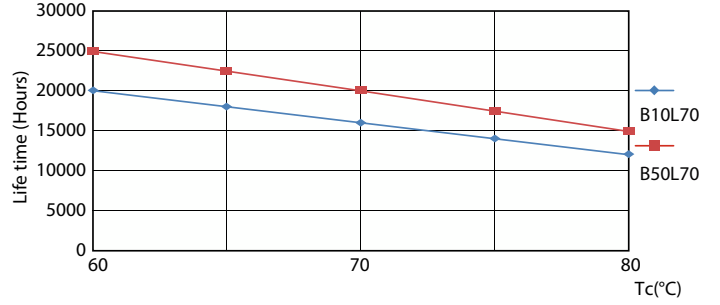

Life Expectancy Diagram - LED MOD 20W 865

Lifetime