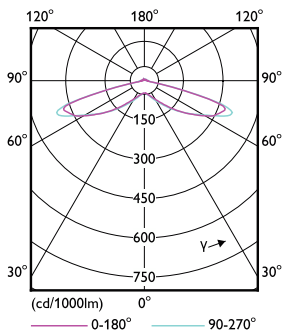

Product data

General Information		Lamp Current (Max)	
Cap-Base	- [-]	Lamp Current (Min)	180 mA
Nominal lifetime	20,000 hour(s)	Starting Time (Nom)	0.5 s
Switching Cycle	15,000	Warm-up time to 60% light	instant full light s
Rated Lifetime (Hours)	20,000 hour(s)	Power Factor (Fraction)	0.5
Lighting Technology	LED	Voltage (Nom)	220-240 V
EU RoHS compliant	Yes	Temperature	
Light Technical		Ambient temperature range	-20 °C to 45 °C
Color Code	865 [CCT of 6500K]	T-Case Maximum (Nom)	70 °C
Color Code	865 [CCT of 6500K]	Controls and Dimming	
Beam Angle (Nom)	120 degree(s)	Dimmable	No
Luminous Flux	2,200 lm	Mechanical and Housing	
Color Designation	Cool Daylight	Bulb Finish	Frosted
Correlated Color Temperature (Nom)	6500 K	Bulb Material	Plastic
Luminous Efficacy (rated) (Nom)	110 lm/W	Product Length	200 mm
Color Consistency	<6	Bulb Shape	Others
Color rendering index (CRI)	80	Approval and Application	
LLMF At End Of Nominal Lifetime (Nom)	70 %	Energy Saving Product	Yes
Operating and Electrical		Approval Marks	RoHS compliance
Line Frequency	50 to 60 Hz		
Input Frequency	50 to 60 Hz		
Power Consumption	20 W		

MyCare LED Circular

EyeComfort	Yes
Product Data	
Order product name	LED MOD 20W 865
Full product name	LED MOD 20W 865
Full product code	692234198155500
Order code	929003620809

Material Nr. (12NC)	929003620809
Numerator - Quantity Per Pack	1
EAN/UPC - Product/Case	6922341981555
Numerator - Packs per outer box	40
EAN/UPC - Case	6922341981562

Dimensional drawing

Product	A1	A2	A3
LED MOD 20W 865	21.5 mm	195 mm	217.5 mm

Photometric data

Light Distribution Diagram - LED MOD 20W 865

Spectral Power Distribution Colour - LED MOD 20W 865

General uniform lighting - LED MOD 20W 865