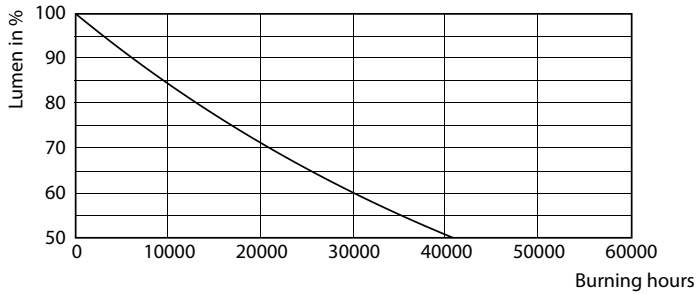

Product data

General Information		Lamp Current (Max)	
Cap-Base	- [-]	Lamp Current (Min)	180 mA
Nominal lifetime	20,000 hour(s)	Starting Time (Nom)	0.5 s
Switching Cycle	15,000	Warm-up time to 60% light	instant full light s
Rated Lifetime (Hours)	20,000 hour(s)	Power Factor (Fraction)	0.5
Lighting Technology	LED	Voltage (Nom)	220-240 V
EU RoHS compliant	Yes	Temperature	
Light Technical		Ambient temperature range	-20 °C to 45 °C
Color Code	865 [CCT of 6500K]	T-Case Maximum (Nom)	70 °C
Color Code	865 [CCT of 6500K]	Controls and Dimming	
Beam Angle (Nom)	120 degree(s)	Dimmable	No
Luminous Flux	2,200 lm	Mechanical and Housing	
Color Designation	Cool Daylight	Bulb Finish	Frosted
Correlated Color Temperature (Nom)	6500 K	Bulb Material	Plastic
Luminous Efficacy (rated) (Nom)	110 lm/W	Product Length	200 mm
Color Consistency	<6	Bulb Shape	Others
Color rendering index (CRI)	80	Approval and Application	
LLMF At End Of Nominal Lifetime (Nom)	70 %	Energy Saving Product	Yes
Operating and Electrical		Approval Marks	RoHS compliance
Line Frequency	50 to 60 Hz		
Input Frequency	50 to 60 Hz		
Power Consumption	20 W		

Dimensional drawing

Product	A1	A2	A3
LED MOD 20W 865	21.5 mm	195 mm	217.5 mm

Photometric data

Light Distribution Diagram - LED MOD 20W 865

Spectral Power Distribution Colour - LED MOD 20W 865

General uniform lighting - LED MOD 20W 865

Lifetime

Life Expectancy Diagram - LED MOD 20W 865

Life Expectancy Diagram - LED MOD 20W 865

Life Expectancy Diagram - LED MOD 20W 865

Lumen Maintenance Diagram - LED MOD 20W 865

Lumen Maintenance Diagram - LED MOD 20W 865