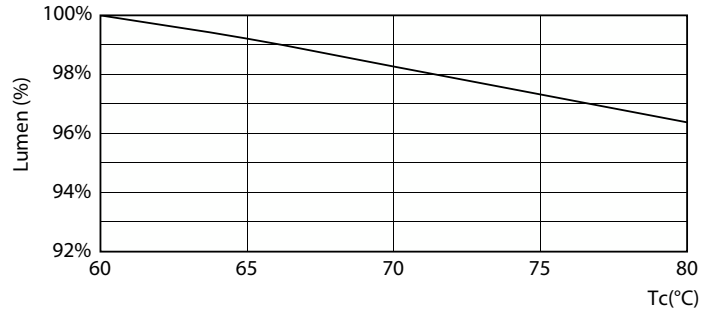

Life Expectancy Diagram - LED MOD 20W 865

Lumen Maintenance Diagram - LED MOD 20W 865