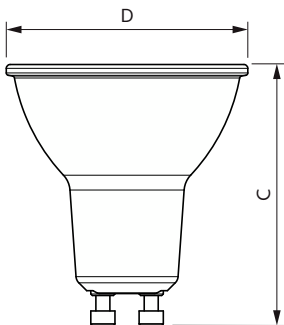

Måttskiss

Product	D	C
MAS LEDspot UE 2.1-50W GU10 ND 830 EELA	50 mm	54 mm

Fotometriska data

Light Distribution Diagram - MAS LEDspot UE 2.1-50W GU10 ND 830 EELA

Spectral Power Distribution Colour - MAS LEDspot UE 2.1-50W GU10 ND 830 EELA