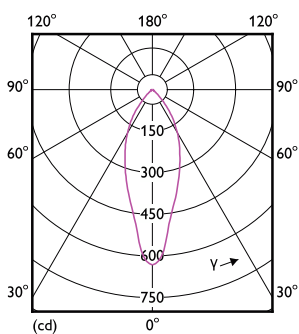

Måttskiss

Product	D	C
MAS LEDspot UE 2.1-50W GU10 ND 830 EELA	50 mm	54 mm

Fotometriska data

Light Distribution Diagram - MAS LEDspot UE 2.1-50W GU10 ND 830 EELA

Spectral Power Distribution Colour - MAS LEDspot UE 2.1-50W GU10 ND 830 EELA