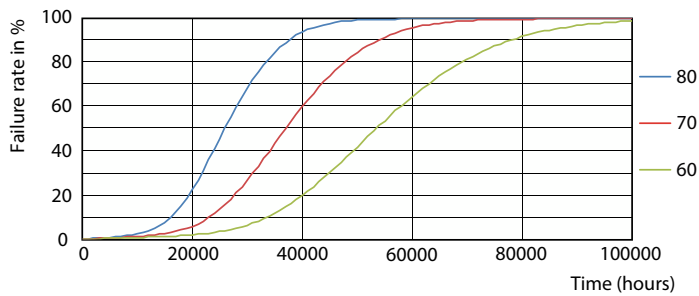

Life Expectancy Diagram - CorePro LEDtube 1800mm 21W 865 T8

Life Expectancy Diagram - CorePro LEDtube 1800mm 21W 865 T8