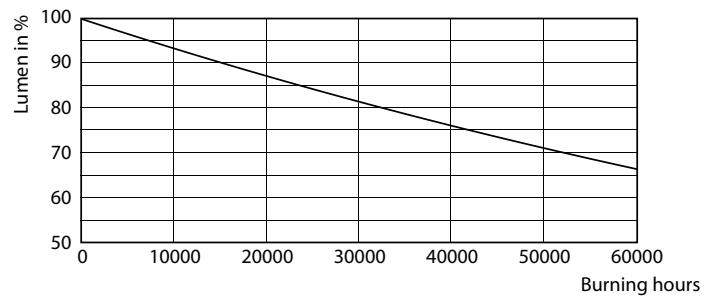

Spectral Power Distribution Colour - CorePro LEDtube 1800mm 21W 865 T8

Livslängd

Life Expectancy Diagram - CorePro LEDtube 1800mm 21W 865 T8

Life Expectancy Diagram - CorePro LEDtube 1800mm 21W 865 T8

Life Expectancy Diagram - CorePro LEDtube 1800mm 21W 865 T8