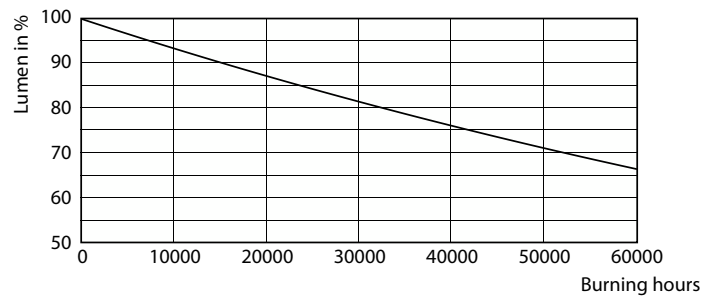

Lumen Maintenance Diagram - CorePro LEDtube 1500mm 20W 840 T8