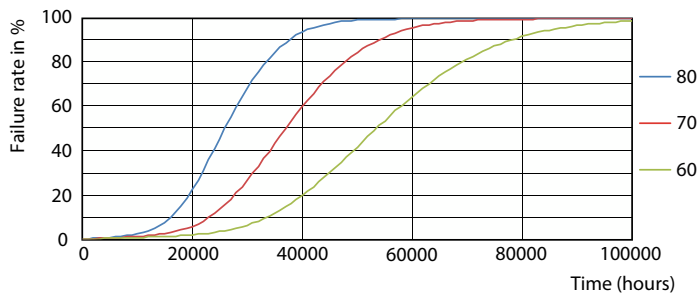

Life Expectancy Diagram - CorePro LEDtube 1500mm 20W 840 T8