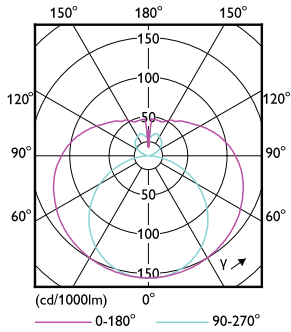

CorePro tubo LED EM/230V T8

Dados fotométricos

Light Distribution Diagram - CorePro LEDtube 600mm 8W 865 T8