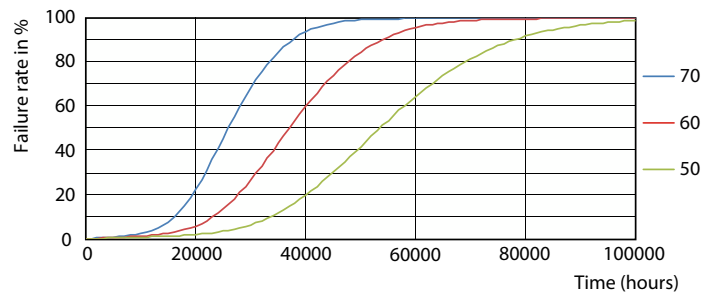

CorePro tubo LED EM/230V T8

Dados fotométricos

General uniform lighting - CorePro LEDtube 600mm 8W 840 T8

Vida útil

Life Expectancy Diagram - CorePro LEDtube 600mm 8W 840 T8