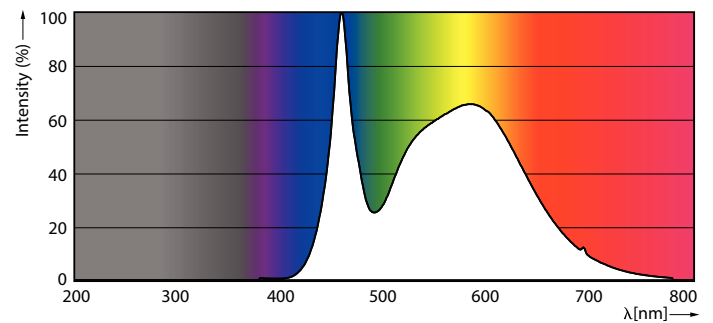

Photometric data

Spectral Power Distribution Colour - 38GC/LED/850/ND EX39 BB 6/1

General uniform lighting - 38GC/LED/850/ND EX39 BB 6/1