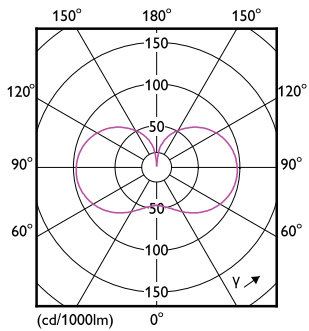

Photometric data

Light Distribution Diagram - 38GC/LED/850/ND EX39 BB 6/1

General uniform lighting - 38GC/LED/850/ND EX39 BB 6/1