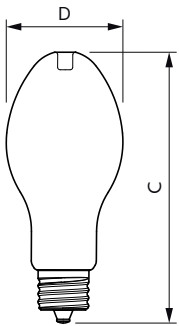

### Product data

General Information	
Cap-Base	EX39 [Exclusionary Mogul Screw]
Nominal lifetime	25,000 hour(s)
Switching Cycle	15,000
Lighting Technology	LED
EU RoHS compliant	Yes
Light Technical	
Color Code	850 [CCT of 5000K]
Beam Angle (Nom)	300 degree(s)
Luminous Flux	6,000 lm
Color Designation	Daylight
Correlated Color Temperature (Nom)	5000 K
Luminous Efficacy (rated) (Nom)	157.00 lm/W
Color Consistency	<6
Color rendering index (CRI)	80
LLMF At End Of Nominal Lifetime (Nom)	70 %
Operating and Electrical	
Line Frequency	50 to 60 Hz

## Dimensional drawing

Product	D	C
38GC/LED/850/ND EX39 BB 6/1	3-5/8 inch	8-5/8 inch