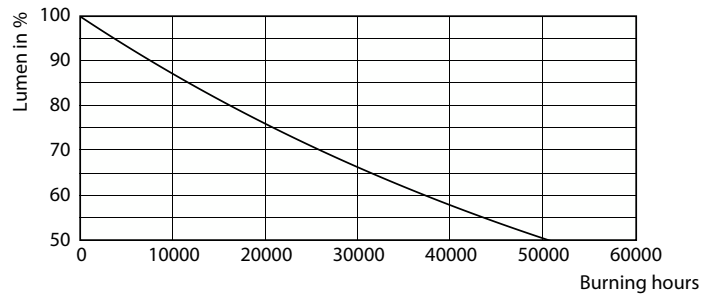

LED Glass HID lamps

Lifetime

Life Expectancy Diagram - 38GC/LED/850/ND EX39 BB 6/1

Lumen Maintenance Diagram - 38GC/LED/850/ND EX39 BB 6/1