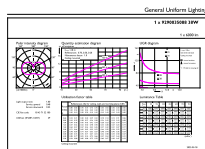

## Dimensional drawing

Product	D	C
38GC/LED/850/ND EX39 BB 6/1	3-5/8 inch	8-5/8 inch

## Photometric data

Light Distribution Diagram - 38GC/LED/850/ND EX39 BB 6/1

Spectral Power Distribution Colour - 38GC/LED/850/ND EX39 BB 6/1

General uniform lighting - 38GC/LED/850/ND EX39 BB 6/1