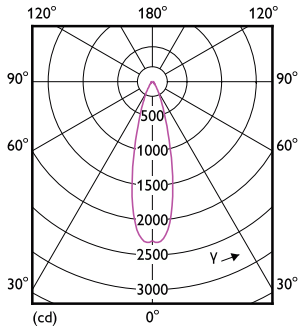

Måttskiss

Product	D	C
MAS LEDspot VLE D 9.5-75W 927 PAR30S 25D	95 mm	86 mm

Fotometriska data

Accent Lighting Spots - MAS LEDspot VLE D 9.5-75W 927 PAR30S 25D

Spectral Power Distribution Colour - MAS LEDspot VLE D 9.5-75W 927 PAR30S 25D

MASTER VALUE LEDspot PAR

Fotometriska data

Light Distribution Diagram - MAS LEDspot VLE D 9.5-75W 927 PAR30S 25D

Livslängd

Life Expectancy Diagram - MAS LEDspot VLE D 9.5-75W 927 PAR30S 25D

Lumen Maintenance Diagram - MAS LEDspot VLE D 9.5-75W 927 PAR30S 25D