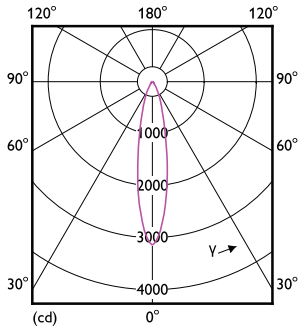

Måttskiss

Product	D	C
CorePro LEDspot ND 9-60W 927 PAR38 25D	122 mm	134 mm

Fotometriska data

Accent Lighting Spots - CorePro LEDspot ND 9-60W 927 PAR38 25D

Spectral Power Distribution Colour - CorePro LEDspot ND 9-60W 927 PAR38 25D

CorePro LEDspot PAR

Fotometriska data

Light Distribution Diagram - CorePro LEDspot ND 9-60W 927 PAR38 25D

Livslängd

Life Expectancy Diagram - CorePro LEDspot ND 9-60W 927 PAR38 25D

Lumen Maintenance Diagram - CorePro LEDspot ND 9-60W 927 PAR38 25D