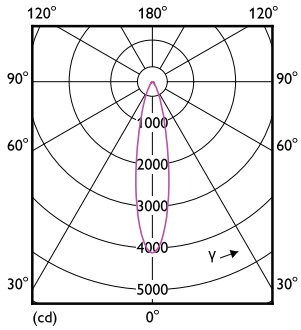

Måttskiss

Product	D	C
MAS LEDspot VLE D 13-100W 927 PAR38 25D	122 mm	134 mm

Fotometriska data

Accent Lighting Spots - MAS LEDspot VLE D 13-100W 927 PAR38 25D

Spectral Power Distribution Colour - MAS LEDspot VLE D 13-100W 927 PAR38 25D

MASTER VALUE LEDspot PAR

Fotometriska data

Light Distribution Diagram - MAS LEDspot VLE D 13-100W 927 PAR38 25D

Livslängd

Life Expectancy Diagram - MAS LEDspot VLE D 13-100W 927 PAR38 25D

Lumen Maintenance Diagram - MAS LEDspot VLE D 13-100W 927 PAR38 25D