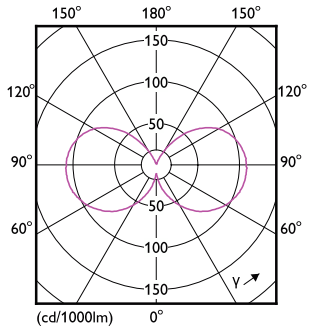

Måttskiss

Product	D	C
MAS LEDCandleND2.3-40W E14 840B35 CLG UE	35 mm	125 mm

Fotometriska data

Spectral Power Distribution Colour - MAS LEDCandleND2.3-40W E14 840B35 CLG UE

General uniform lighting - MAS LEDCandleND2.3-40W E14 840B35 CLG UE

MASTER UltraEfficient LED candles and lusters

Fotometriska data

Light Distribution Diagram - MAS LEDCandleND2.3-40W E14 840B35 CLG UE

Livslängd

Life Expectancy Diagram - MAS LEDCandleND2.3-40W E14 840B35 CLG UE