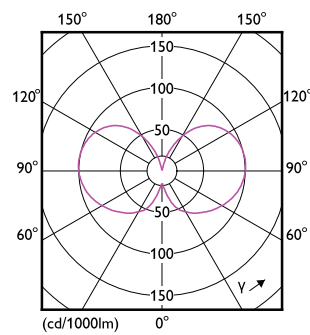

Light Distribution Diagram - MAS LEDBulbND7.3-100WE27840 A70 CLG UE