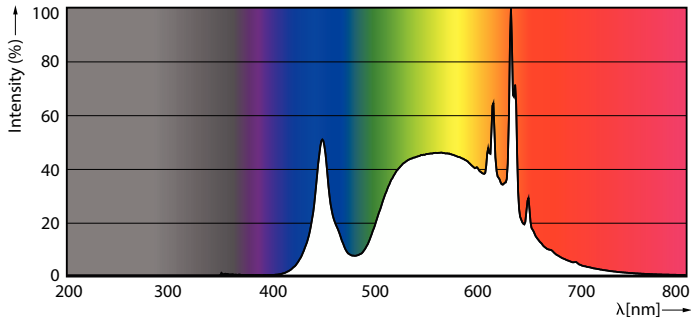

Product data

General Information	
Cap-Base	E27
Nominal lifetime	50,000 hour(s)
Switching Cycle	50,000
Lighting Technology	LED
Flux measurement reference	Sphere
CE mark	Yes
EU RoHS compliant	Yes
Light Technical	
Color Code	840 [CCT of 4000K]
Luminous Flux	1,535 lm
Color Designation	Cool White (CW)
Correlated Color Temperature (Nom)	4000 K
Luminous Efficacy (rated) (Nom)	210 lm/W
Color Consistency	<6
Color rendering index (CRI)	80
LLMF At End Of Nominal Lifetime (Nom)	70 %

Dimensional drawing

Product	D	C
MAS LEDBulbND7.3-100WE27840 A70 CLG UE	70 mm	127 mm

Photometric data

General uniform lighting - MAS LEDBulbND7.3-100WE27840 A70 CLG UE

Light Distribution Diagram - MAS LEDBulbND7.3-100WE27840 A70 CLG UE

MASTER UltraEfficient LED bulb

Photometric data

Spectral Power Distribution Colour - MAS LEDBulbND7.3-100WE27840 A70 CLG UE

Lifetime

Life Expectancy Diagram - MAS LEDBulbND7.3-100WE27840 A70 CLG UE

Lumen Maintenance Diagram - MAS LEDBulbND7.3-100WE27840 A70 CLG UE