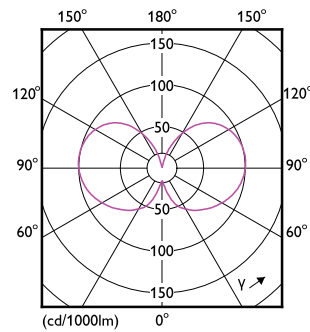

Product data

General Information	
Cap-Base	E27
Nominal lifetime	50,000 hour(s)
Switching Cycle	50,000
Lighting Technology	LED
Flux measurement reference	Sphere
CE mark	Yes
EU RoHS compliant	Yes
Light Technical	
Color Code	840 [CCT of 4000K]
Luminous Flux	1,535 lm
Color Designation	Cool White (CW)
Correlated Color Temperature (Nom)	4000 K
Luminous Efficacy (rated) (Nom)	210 lm/W
Color Consistency	<6
Color rendering index (CRI)	80
LLMF At End Of Nominal Lifetime (Nom)	70 %

Dimensional drawing

Product	D	C
MAS LEDBulbND7.3-100WE27840 A70 CLG UE	70 mm	127 mm

Photometric data

General uniform lighting - MAS LEDBulbND7.3-100WE27840 A70 CLG UE

Light Distribution Diagram - MAS LEDBulbND7.3-100WE27840 A70 CLG UE