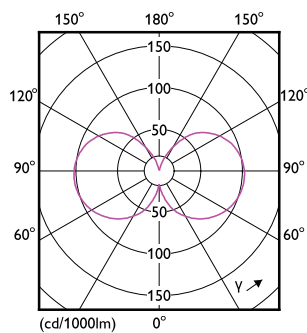

Light Distribution Diagram - MAS LEDBulbND7.3-100WE27830 A70 CLG UE