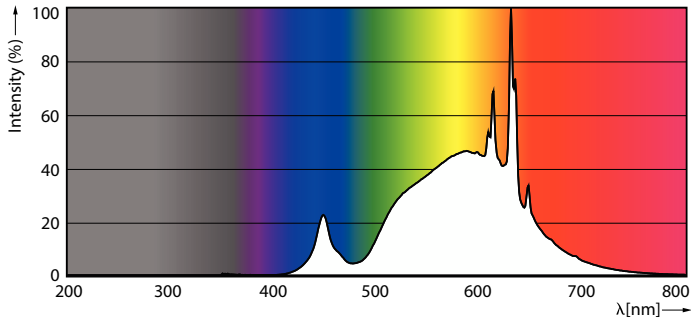

Product data

General Information	
Cap-Base	E27
Nominal lifetime	50,000 hour(s)
Switching Cycle	50,000
Lighting Technology	LED
Flux measurement reference	Sphere
CE mark	Yes
EU RoHS compliant	Yes

Light Technical	
Color Code	830 [CCT of 3000K]
Luminous Flux	1,535 lm
Color Designation	White (WH)
Correlated Color Temperature (Nom)	3000 K
Luminous Efficacy (rated) (Nom)	210 lm/W
Color Consistency	<6
Color rendering index (CRI)	80
LLMF At End Of Nominal Lifetime (Nom)	70 %

Dimensional drawing

Product	D	C
MAS LEDBulbND7.3-100WE27830 A70 CLG UE	70 mm	127 mm

Photometric data

General uniform lighting - MAS LEDBulbND7.3-100WE27830 A70 CLG UE

Light Distribution Diagram - MAS LEDBulbND7.3-100WE27830 A70 CLG UE

MASTER UltraEfficient LED bulb

Photometric data

Spectral Power Distribution Colour - MAS LEDBulbND7.3-100WE27830 A70 CLG UE

Lifetime

Life Expectancy Diagram - MAS LEDBulbND7.3-100WE27830 A70 CLG UE

Lumen Maintenance Diagram - MAS LEDBulbND7.3-100WE27830 A70 CLG UE