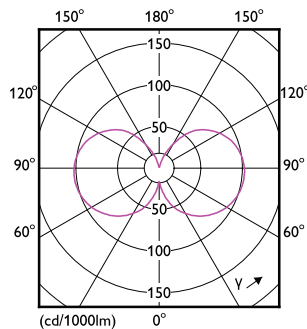

Product data

General Information	
Cap-Base	E27
Nominal lifetime	50,000 hour(s)
Switching Cycle	50,000
Lighting Technology	LED
Flux measurement reference	Sphere
CE mark	Yes
EU RoHS compliant	Yes

Light Technical	
Color Code	830 [CCT of 3000K]
Luminous Flux	1,535 lm
Color Designation	White (WH)
Correlated Color Temperature (Nom)	3000 K
Luminous Efficacy (rated) (Nom)	210 lm/W
Color Consistency	<6
Color rendering index (CRI)	80
LLMF At End Of Nominal Lifetime (Nom)	70 %

MASTER UltraEfficient LED bulb

Temperature	
T-Case Maximum (Nom)	70 °C
Controls and Dimming	
Dimmable	No
Mechanical and Housing	
Bulb Finish	Clear
Bulb Shape	A70
Approval and Application	
Energy Efficiency Class	A
Energy Consumption kWh/1000 h	8 kWh
EPREL Registration Number	1370031
EyeComfort	Yes
Application Conditions	
can it be used in closed luminaires	No

Dimensional drawing

Product	D	C
MAS LEDBulbND7.3-100WE27830 A70 CLG UE	70 mm	127 mm

Photometric data

General uniform lighting - MAS LEDBulbND7.3-100WE27830 A70 CLG UE

Light Distribution Diagram - MAS LEDBulbND7.3-100WE27830 A70 CLG UE