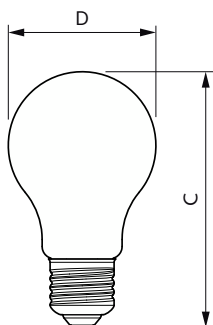

MASTER UltraEfficient LED bulb

Styrenheter och dimring

Dimbar	Nej

Mekanik och armaturhus

Ljuskällans ytbehandling	Frostad
Lampform	A60 [A 60 mm]

Användning och godkännande

Energieffektivitetsklass	A
Energiförbrukning kWh/1 000 tim	4 kWh
EPREL-registreringsnummer	1370039
EyeComfort	Ja

Produktdata

Beställningsprodukt	MAS LEDBulbND4-60W E27 840 A60 FR G UE

Fullständigt produkt	MAS LEDBulbND4-60W E27 840 A60 FR G UE
Full EOC	871951443581000
Beskrivning av lokal kod	8298105
Beställningsnummer	43581000
Materialnummer (12NC)	929003480102
Lokal kod	8298105
SAP-Räknare - Antal per förpackning	1
EAN/UPC - Produkt/fodral	8719514435810
Räknare - antal förpackningar per kartong	10
EAN/UPC - Hölje	8719514435827

Måttskiss

Product	D	C
MAS LEDBulbND4-60W E27 840 A60 FR G UE	60 mm	105 mm