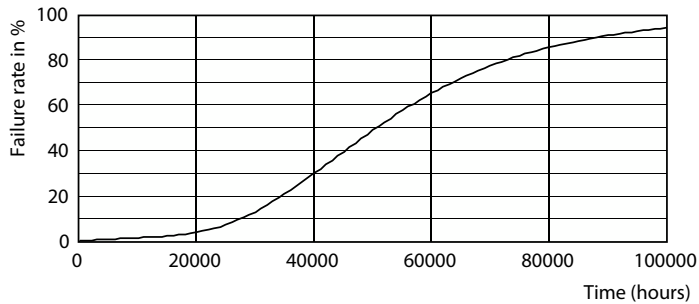

Livslängd

Life Expectancy Diagram - MAS LEDBulbND4-60W E27 840 A60 FR G UE