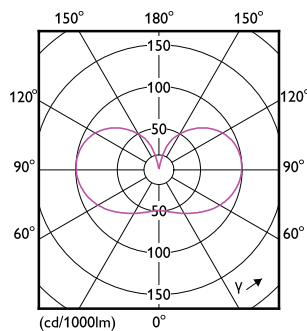

Light Distribution Diagram - MAS LEDBulbND4-60W E27 840 A60 FR G UE