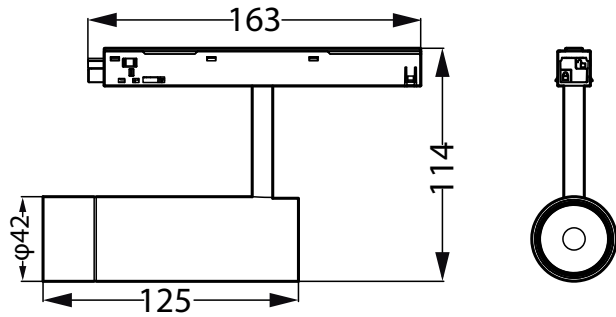

Magnetic Sys

Fixation material	Polyamide
Housing Color	Black
Optical cover finish	Textured
Overall length	163 mm
Overall width	42 mm
Overall height	186 mm
Dimensions (Height x Width x Depth)	186 x 42 x 163 mm
Net weight	0.175 kg

Dimensional drawing

Photometric data

Light Distribution Diagram - Mag Spotlight 6.5W 550lm 40K 24D

General uniform lighting - Mag Spotlight 6.5W 550lm 40K 24D