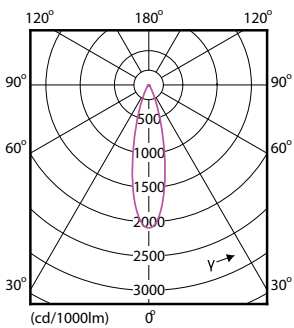

Light Technical	
Luminous Flux	550 lm
Correlated Color Temperature (Nom)	4000 K
Luminous Efficacy (rated) (Nom)	84.00 lm/W
Color rendering index (CRI)	90
Light source color	940 neutral white
Optic type	Beam angle 24°
Luminaire light beam spread	24°

Dimensional drawing

Photometric data

Light Distribution Diagram - Mag Spotlight 6.5W 550lm 40K 24D

General uniform lighting - Mag Spotlight 6.5W 550lm 40K 24D