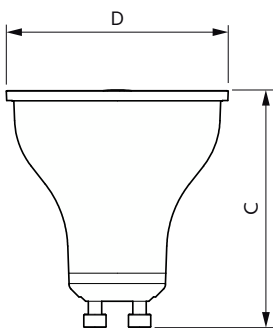

Måttskiss

Product	D	C
MAS LEDspot UE 2.4-50W GU10 ND 840 EELB	50 mm	54 mm

Fotometriska data

Spectral Power Distribution Colour - MAS LEDspot UE 2.4-50W GU10 ND 840 EELB

Light Distribution Diagram - MAS LEDspot UE 2.4-50W GU10 ND 840 EELB