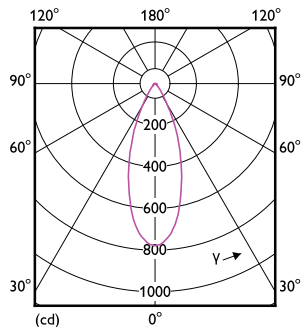

Måttskiss

Product	D	C
MAS LEDspot UE 2.4-50W GU10 ND 840 EELB	50 mm	54 mm

Fotometriska data

Spectral Power Distribution Colour - MAS LEDspot UE 2.4-50W GU10 ND 840 EELB

Light Distribution Diagram - MAS LEDspot UE 2.4-50W GU10 ND 840 EELB

MASTER LEDspot GU10 UltraEfficient

Fotometriska data

Accent Lighting Spots - MAS LEDspot UE 2.4-50W GU10 ND 840 EELB

Livslängd

Life Expectancy Diagram - MAS LEDspot UE 2.4-50W GU10 ND 840 EELB

Lumen Maintenance Diagram - MAS LEDspot UE 2.4-50W GU10 ND 840 EELB