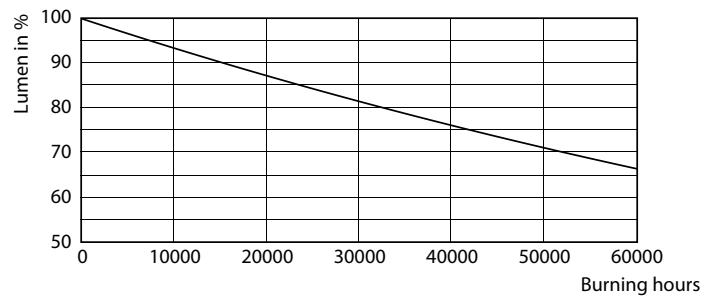

MASTER LEDspot GU10 UltraEfficient

Fotometriska data

Accent Lighting Spots - MAS LEDspot UE 2.4-50W GU10 ND 840 EELB

Livslängd

Life Expectancy Diagram - MAS LEDspot UE 2.4-50W GU10 ND 840 EELB

Lumen Maintenance Diagram - MAS LEDspot UE 2.4-50W GU10 ND 840 EELB