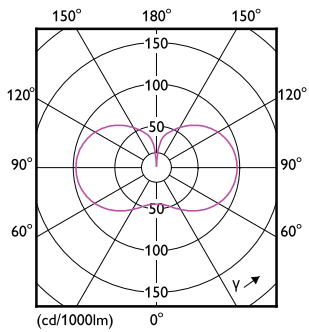

Light Distribution Diagram - 32GC/LED/830/ND E39 BB 6/1