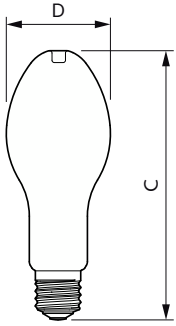

Product data

General Information	
Cap-Base	E39 [Single Contact Mogul Screw]
Nominal lifetime	25,000 hour(s)
Switching Cycle	15,000
Lighting Technology	LED
EU RoHS compliant	Yes
Light Technical	
Color Code	830 [CCT of 3000K]
Luminous Flux	4,600 lm
Color Designation	White (WH)
Correlated Color Temperature (Nom)	3000 K
Luminous Efficacy (rated) (Nom)	143.00 lm/W
Color Consistency	<6
Color rendering index (CRI)	80
LLMF At End Of Nominal Lifetime (Nom)	70 %
Operating and Electrical	
Line Frequency	50 to 60 Hz
Input Frequency	50 to 60 Hz

Power Consumption	32 W
Lamp Current (Nom)	270 mA
Starting Time (Nom)	0.5 s
Warm-up time to 60% light	0.5 s
Power Factor (Fraction)	0.9
Voltage (Nom)	120-277 V
UL Type	HIB_UL Type B (UL Listed+Classified)
Temperature	
Ambient temperature range	-4 °F to 113 °F
T-Case Maximum (Nom)	117 °F
Controls and Dimming	
Dimmable	No
Mechanical and Housing	
Bulb Finish	Frosted
Bulb Material	Glass
Bulb Shape	ED90 [ED 90mm]

EAN/UPC - Product/Case	046677577575
Numerator - Packs per outer box	6
EAN/UPC - Case	50046677577570

Dimensional drawing

Product	D	C
32GC/LED/830/ND E39 BB 6/1	3-5/8 inch	9-1/4 inch

Photometric data

Spectral Power Distribution Colour - 32GC/LED/830/ND E39 BB 6/1