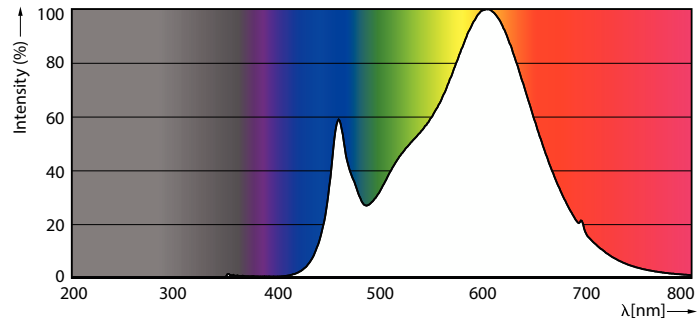

Photometric data

Spectral Power Distribution Colour - 32GC/LED/830/ND E39 BB 6/1

General uniform lighting - 32GC/LED/830/ND E39 BB 6/1