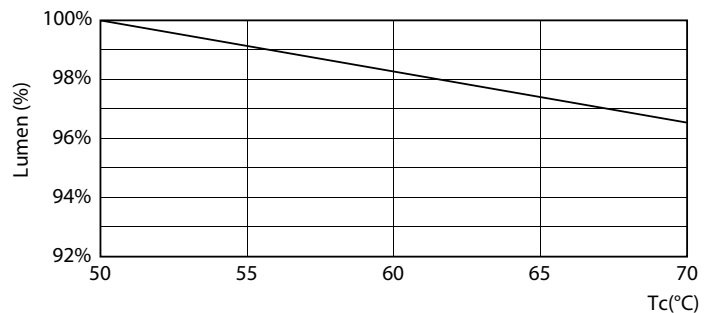

Lumen Maintenance Diagram - CorePro LEDtube 1200mm UO 21.5W 840 T8