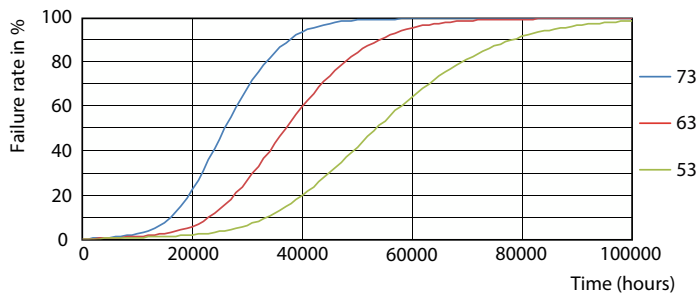

Life Expectancy Diagram - CorePro LEDtube 1200mm UO 21.5W 840 T8