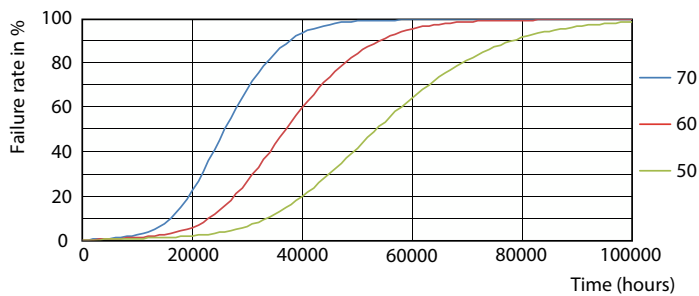

Livslängd

Life Expectancy Diagram - CorePro LEDtube 1200mm UO 21.5W 840 T8