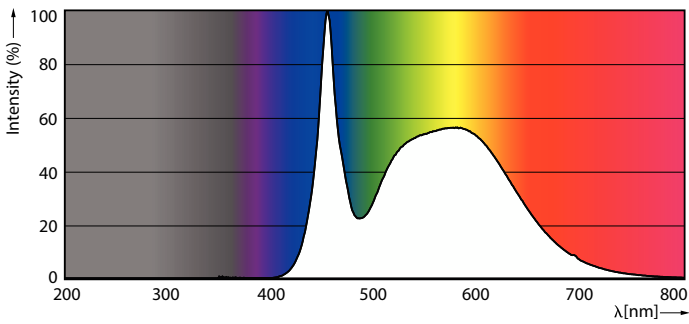

General uniform lighting - 32GC/LED/850/ND E39 BB 6/1

Spectral Power Distribution Colour - 32GC/LED/850/ND E39 BB 6/1