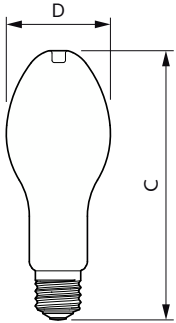

Temperature	
Ambient temperature range	-4 °F to 113 °F
T-Case Maximum (Nom)	117 °F

Controls and Dimming	
Dimmable	No

Mechanical and Housing	
Bulb Finish	Frosted
Bulb Material	Glass
Bulb Shape	ED90 [ED 90mm]

## Dimensional drawing

Product	D	C
32GC/LED/850/ND E39 BB 6/1	3-5/8 inch	9-1/4 inch