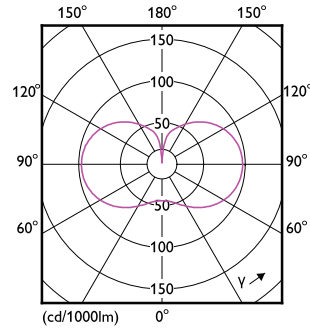

Light Distribution Diagram - 32GC/LED/850/ND E39 BB 6/1