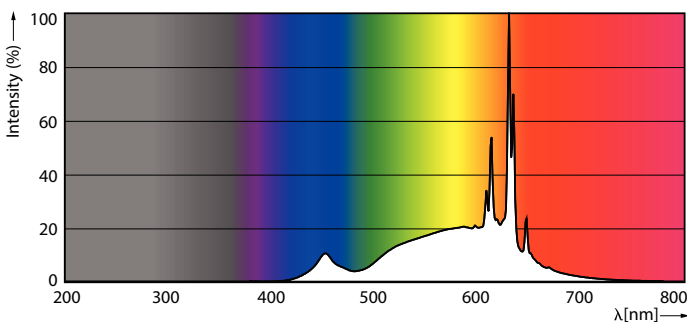

Product data

General Information	
Cap-Base	E27 [E27]
Nominal lifetime	15,000 hour(s)
Switching Cycle	50,000
Rated Lifetime (Hours)	15,000 hour(s)
Lighting Technology	LED
EU RoHS compliant	Yes

Light Technical	
Color Code	927 [CCT of 2700K]
Color Code	927 [CCT of 2700K]
Beam Angle (Nom)	40 degree(s)
Luminous Flux	1,200 lm
Luminous Intensity (Nom)	2,231 cd
Color Designation	Warm White (WW)
Correlated Color Temperature (Nom)	2700 K
Luminous Efficacy (rated) (Nom)	92.00 lm/W
Color Consistency	<4
Color rendering index (CRI)	90
LLMF At End Of Nominal Lifetime (Nom)	70 %

Dimensional drawing

Product	D	C
13PAR38/S/120W/927 40D E27 ND/G/110-277V	122 mm	137 mm

Photometric data

Light Distribution Diagram - 13PAR38/S/120W/927 40D E27 ND/G/110-277V

Accent Lighting Spots - 13PAR38/S/120W/927 40D E27 ND/G/110-277V

Spectral Power Distribution Colour - 13PAR38/S/120W/927 40D E27 ND/G/110-277V

LED PAR38

Lifetime

Life Expectancy Diagram - 13PAR38/S/120W/927 40D E27 ND/G/110-277V

Lumen Maintenance Diagram - 13PAR38/S/120W/927 40D E27 ND/G/110-277V