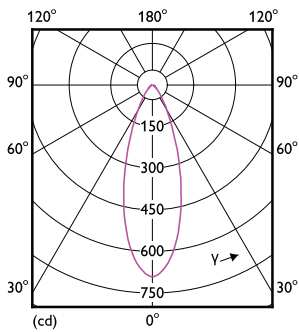

Dimensional drawing

Product	D	C
13PAR38/S/120W/927 40D E27 ND/G/110-277V	122 mm	137 mm

Photometric data

Light Distribution Diagram - 13PAR38/S/120W/927 40D E27 ND/G/110-277V

Accent Lighting Spots - 13PAR38/S/120W/927 40D E27 ND/G/110-277V