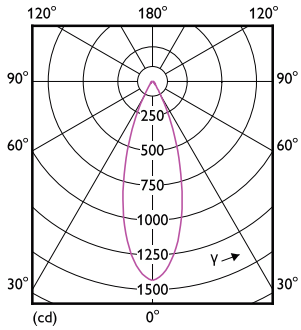

MASTER LEDspot ExpertColor LV

Fotometriska data

Light Distribution Diagram - MAS LED ExpertColor 7.5-43W MR16 940 36D