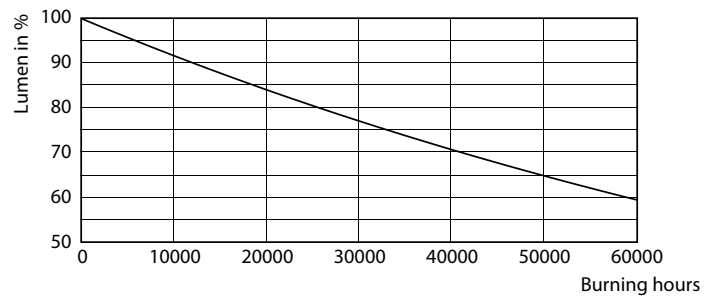

Lumen Maintenance Diagram - MAS LED ExpertColor 7.5-43W MR16 940 36D