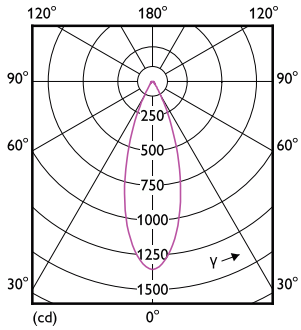

Måttskiss

Product	D	C
MAS LED ExpertColor 7.5-43W MR16 930 36D	50,5 mm	46 mm

Fotometriska data

Accent Lighting Spots - MAS LED ExpertColor 7.5-43W MR16 930 36D

Spectral Power Distribution Colour - MAS LED ExpertColor 7.5-43W MR16 930 36D

MASTER LEDspot ExpertColor LV

Fotometriska data

Light Distribution Diagram - MAS LED ExpertColor 7.5-43W MR16 930 36D

Livslängd

Life Expectancy Diagram - MAS LED ExpertColor 7.5-43W MR16 930 36D

Lumen Maintenance Diagram - MAS LED ExpertColor 7.5-43W MR16 930 36D