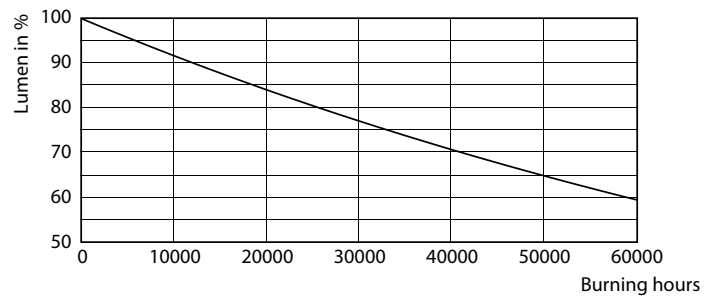

MASTER LEDspot ExpertColor LV

Fotometriska data

Light Distribution Diagram - MAS LED ExpertColor 7.5-43W MR16 927 36D

Livslängd

Life Expectancy Diagram - MAS LED ExpertColor 7.5-43W MR16 927 36D

Lumen Maintenance Diagram - MAS LED ExpertColor 7.5-43W MR16 927 36D