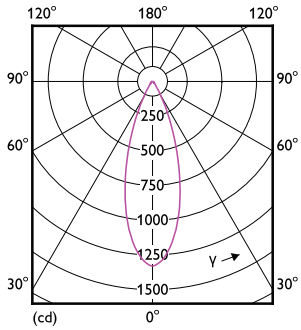

Måttskiss

Product	D	C
MAS LED ExpertColor 7.5-43W MR16 927 36D	50,5 mm	46 mm

Fotometriska data

Spectral Power Distribution Colour - MAS LED ExpertColor 7.5-43W MR16 927 36D

Accent Lighting Spots - MAS LED ExpertColor 7.5-43W MR16 927 36D

MASTER LEDspot ExpertColor LV

Fotometriska data

Light Distribution Diagram - MAS LED ExpertColor 7.5-43W MR16 927 36D

Livslängd

Life Expectancy Diagram - MAS LED ExpertColor 7.5-43W MR16 927 36D

Lumen Maintenance Diagram - MAS LED ExpertColor 7.5-43W MR16 927 36D