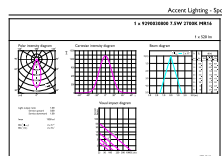

Schéma dimensionnel

| Product | D | C |
|--|---------|-------|
| MAS LED ExpertColor 7.5-43W MR16 927 36D | 50,5 mm | 46 mm |

Données photométriques

Spectral Power Distribution Colour - MAS LED ExpertColor 7.5-43W MR16 927 36D