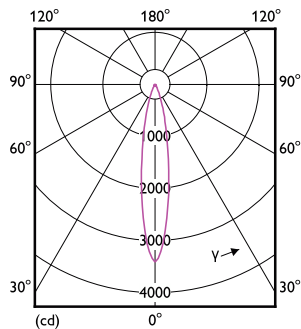

Måttskiss

| Product | D | C |
|--|---------|-------|
| MAS LED ExpertColor 7.5-43W MR16 940 24D | 50,5 mm | 46 mm |

Fotometriska data

Spectral Power Distribution Colour - MAS LED ExpertColor 7.5-43W MR16 940 24D