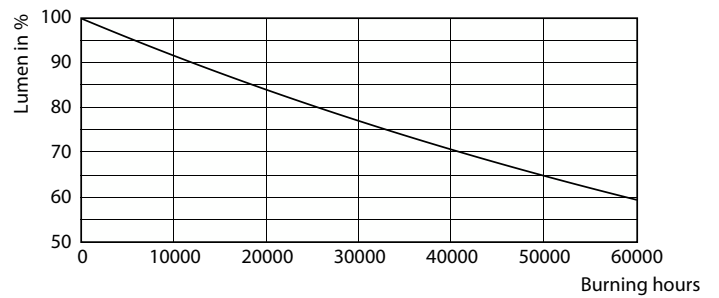

Lumen Maintenance Diagram - MAS LED ExpertColor 7.5-43W MR16 940 24D