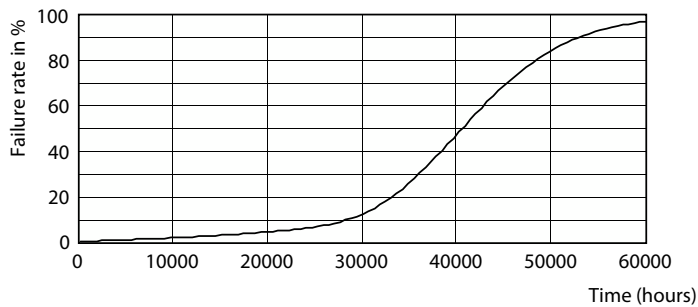

MASTER LEDspot ExpertColor LV

Fotometriska data

Accent Lighting Spots - MAS LED ExpertColor 7.5-43W MR16 940 24D

Livslängd

Life Expectancy Diagram - MAS LED ExpertColor 7.5-43W MR16 940 24D