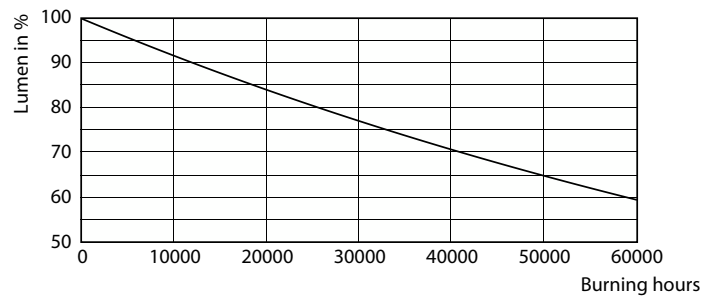

Lumen Maintenance Diagram - MAS LED ExpertColor 7.5-43W MR16 927 24D