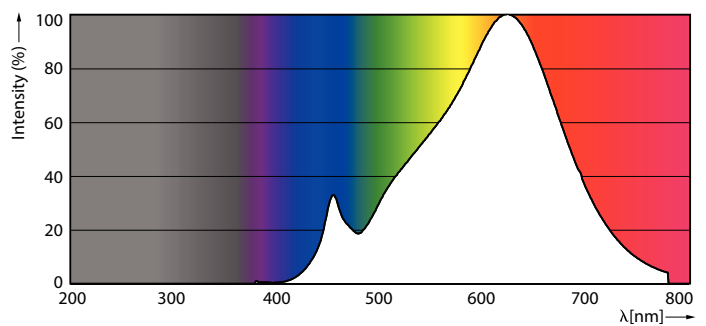

Måttskiss

Product	D	C
MAS LED ExpertColor 7.5-43W MR16 927 24D	50,5 mm	46 mm

Fotometriska data

Light Distribution Diagram - MAS LED ExpertColor 7.5-43W MR16 927 24D

Spectral Power Distribution Colour - MAS LED ExpertColor 7.5-43W MR16 927 24D