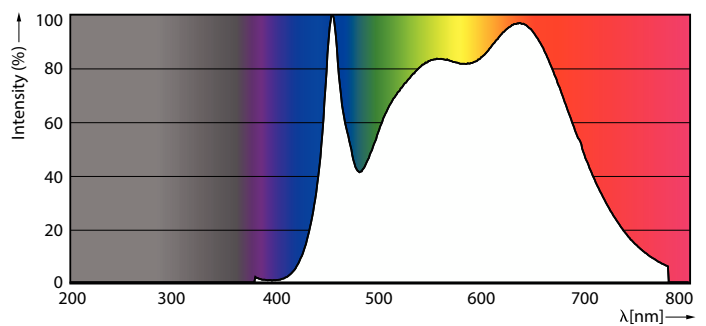

## Fotometriska data

Light Distribution Diagram - MAS LED ExpertColor 6.7-35W MR16 940 36D

Spectral Power Distribution Colour - MAS LED ExpertColor 6.7-35W MR16 940 36D