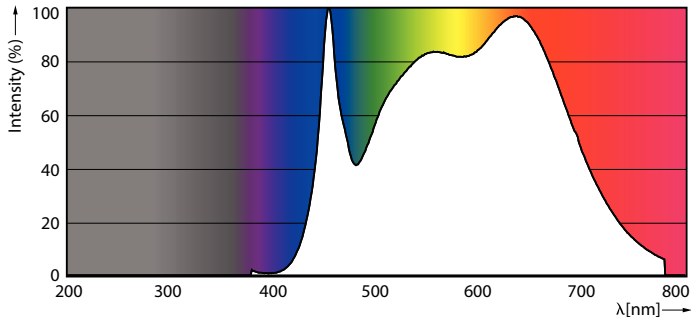

## Fotometriska data

Light Distribution Diagram - MAS LED ExpertColor 6.7-35W MR16 940 24D

Accent Lighting Spots - MAS LED ExpertColor 6.7-35W MR16 940 24D

## Fotometriska data

Spectral Power Distribution Colour - MAS LED ExpertColor 6.7-35W MR16 940 24D