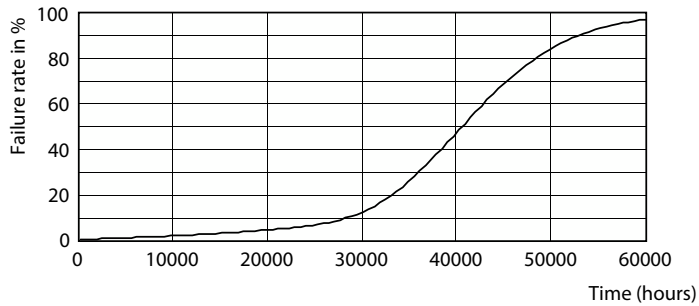

Livslängd

Life Expectancy Diagram - MAS LED ExpertColor 6.7-35W MR16 940 24D