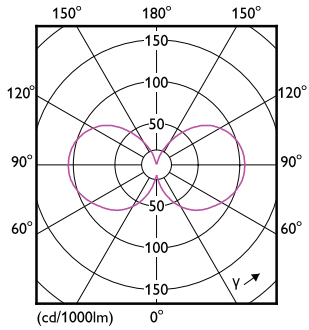

## Abmessungsskizzen

Product	D	C
MAS LEDBulbND4-60W E27 830 A60 CL G EELA	60 mm	105 mm

## Photometrische Daten

General uniform lighting - MAS LEDBulbND4-60W E27 830 A60 CL G EELA

Spectral Power Distribution Colour - MAS LEDBulbND4-60W E27 830 A60  
CL G EELA

## Photometrische Daten

Light Distribution Diagram - MAS LEDBulbND4-60W E27 830 A60 CL G EELA