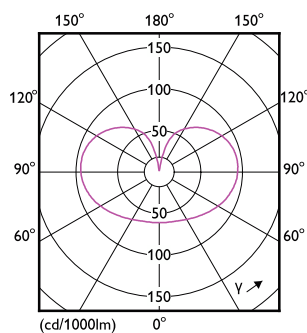

Målskisse

Product	D	C
MAS VLE LEDBulb D5.9-60W E27 927 A60 FRG	60 mm	104 mm

Fotometriske data

General uniform lighting - MAS VLE LEDBulb D5.9-60W E27 927 A60 FRG

Light Distribution Diagram - MAS VLE LEDBulb D5.9-60W E27 927 A60 FRG