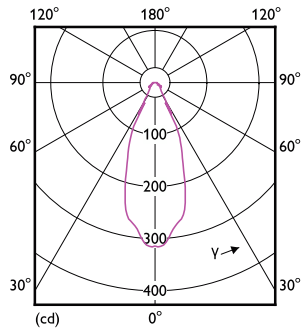

Måttskiss

Product	D	C
MAS ExpertColor 10.8-50W 930 AR111 40D	111 mm	61 mm

Fotometriska data

Spectral Power Distribution Colour - MAS ExpertColor 10.8-50W 930 AR111 40D

Light Distribution Diagram - MAS ExpertColor 10.8-50W 930 AR111 40D