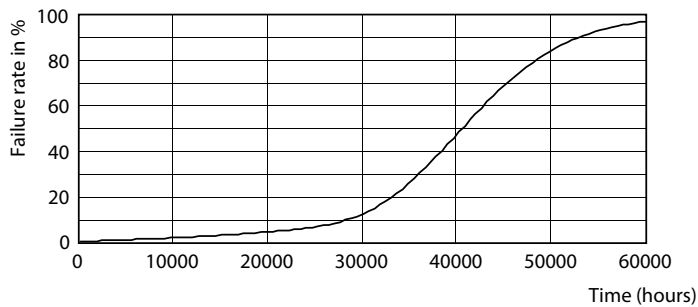

MASTER LEDspot ExpertColor AR111

Fotometriska data

Accent Lighting Spots - MAS ExpertColor 10.8-50W 930 AR111 40D

Livslängd

Life Expectancy Diagram - MAS ExpertColor 10.8-50W 930 AR111 40D