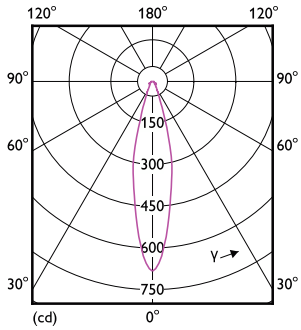

Måttskiss

Product	D	C
MAS ExpertColor 10.8-50W 930 AR111 24D	111 mm	61 mm

Fotometriska data

Spectral Power Distribution Colour - MAS ExpertColor 10.8-50W 930 AR111 24D

Accent Lighting Spots - MAS ExpertColor 10.8-50W 930 AR111 24D

MASTER LEDspot ExpertColor AR111

Fotometriska data

Light Distribution Diagram - MAS ExpertColor 10.8-50W 930 AR111 24D

Livslängd

Life Expectancy Diagram - MAS ExpertColor 10.8-50W 930 AR111 24D

Lumen Maintenance Diagram - MAS ExpertColor 10.8-50W 930 AR111 24D