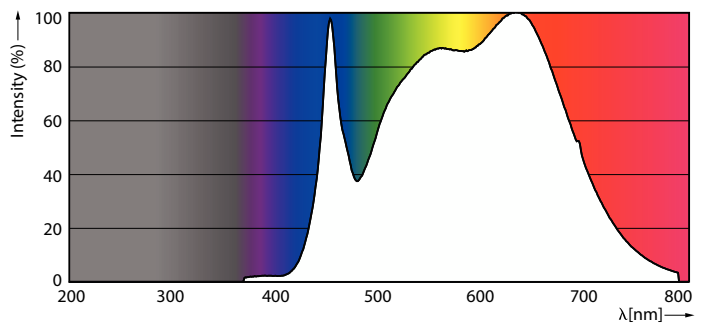

Product data

General Information	
Cap-Base	G53
Nominal lifetime	40,000 hour(s)
Switching Cycle	50,000
Lighting Technology	LED
Flux measurement reference	Narrow Cone
CE mark	Yes
EU RoHS compliant	Yes
Light Technical	
Color Code	940 [CCT of 4000K]
Beam Angle (Nom)	24 degree(s)
Luminous Flux	950 lm
Luminous Intensity (Nom)	3,300 cd
Color Designation	Cool White (CW)
Correlated Color Temperature (Nom)	4000 K
Luminous Efficacy (rated) (Nom)	64.00 lm/W
Color Consistency	<4

Color rendering index (CRI)	95
LLMF At End Of Nominal Lifetime (Nom)	70 %
Luminous Flux in 90° Cone (Rated)	950 lm
Photobiological safety according to EN 62471	RG1
Operating and Electrical	
Line Frequency	50 to 60 Hz
Input Frequency	50 to 60 Hz
Power Consumption	14.8 W
Lamp Current (Nom)	1,500 mA
Wattage Equivalent	75 W
Starting Time (Nom)	0.5 s
Warm-up time to 60% light	0.5 s
Power Factor (Fraction)	0.7
Voltage (Nom)	ac electronic 12 V

Dimensional drawing

Product	D	C
MAS ExpertColor 14.8-75W 940 AR111 24D	111 mm	61 mm

Photometric data

Light Distribution Diagram - MAS ExpertColor 14.8-75W 940 AR111 24D

Spectral Power Distribution Colour - MAS ExpertColor 14.8-75W 940 AR111 24D

MASTER LEDspot ExpertColor AR111

Photometric data

© Philips Lighting B.V. 2024

Accent Lighting Spots - MAS ExpertColor 14.8-75W 940 AR111 24D

Lifetime

Life Expectancy Diagram - MAS ExpertColor 14.8-75W 940 AR111 24D