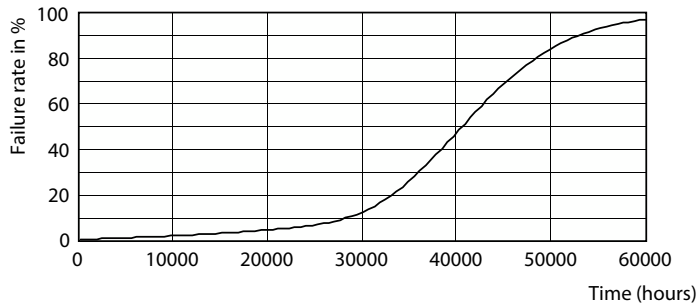

MASTER LEDspot ExpertColor AR111

Photometric data

© Philips Lighting B.V. 2024

Accent Lighting Spots - MAS ExpertColor 14.8-75W 940 AR111 24D

Lifetime

Life Expectancy Diagram - MAS ExpertColor 14.8-75W 940 AR111 24D