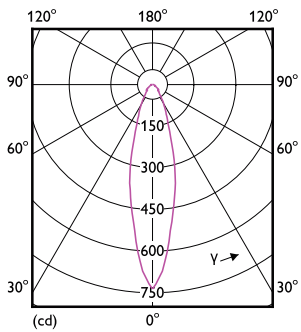

Dimensional drawing

Product	D	C
MAS ExpertColor 14.8-75W 940 AR111 24D	111 mm	61 mm

Photometric data

Light Distribution Diagram - MAS ExpertColor 14.8-75W 940 AR111 24D

Spectral Power Distribution Colour - MAS ExpertColor 14.8-75W 940 AR111 24D