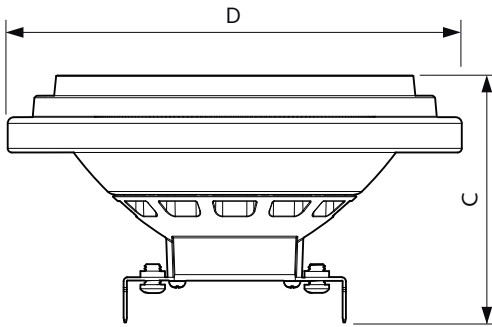

Dimensional drawing

Product	D	C
MAS ExpertColor 14.8-75W 940 AR111 24D	111 mm	61 mm

Photometric data

Light Distribution Diagram - MAS ExpertColor 14.8-75W 940 AR111 24D

Spectral Power Distribution Colour - MAS ExpertColor 14.8-75W 940 AR111 24D