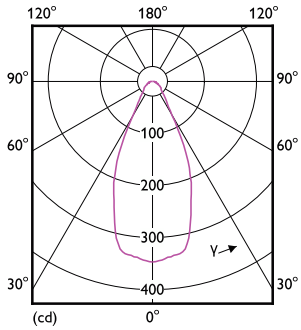

MASTER LEDspot ExpertColor AR111

Fotometriska data

Light Distribution Diagram - MAS ExpertColor 14.8-75W 930 AR111 45D