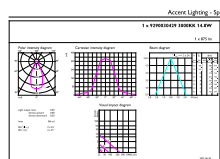

Données photométriques

Spectral Power Distribution Colour - MAS ExpertColor 14.8-75W 930 AR111 45D

Accent Lighting Spots - MAS ExpertColor 14.8-75W 930 AR111 45D