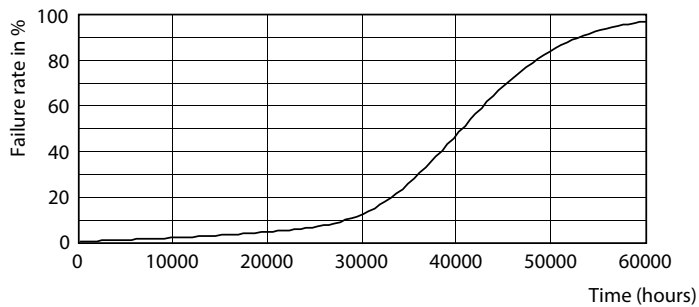

Livslängd

Life Expectancy Diagram - MAS ExpertColor 14.8-75W 930 AR111 24D