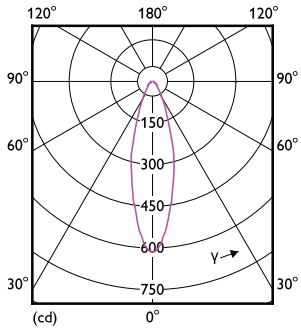

Måttskiss

Product	D	C
MAS ExpertColor 14.8-75W 930 AR111 24D	111 mm	61 mm

Fotometriska data

Spectral Power Distribution Colour - MAS ExpertColor 14.8-75W 930 AR111 24D

Accent Lighting Spots - MAS ExpertColor 14.8-75W 930 AR111 24D

MASTER LEDspot ExpertColor AR111

Fotometriska data

Light Distribution Diagram - MAS ExpertColor 14.8-75W 930 AR111 24D

Livslängd

Life Expectancy Diagram - MAS ExpertColor 14.8-75W 930 AR111 24D

Lumen Maintenance Diagram - MAS ExpertColor 14.8-75W 930 AR111 24D