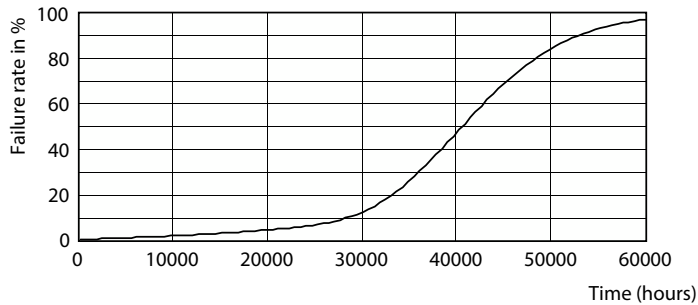

Vida útil

Life Expectancy Diagram - MAS ExpertColor 14.8-75W 930 AR111 24D