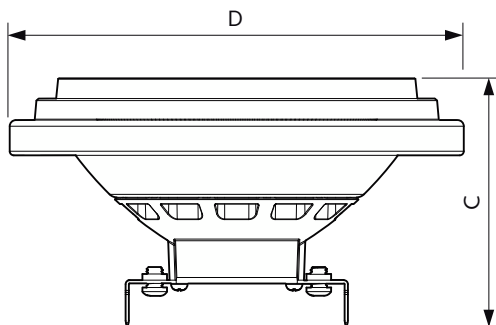

Maatschets

Product	D	C
MAS ExpertColor 14.8-75W 930 AR111 24D	111 mm	61 mm

Fotometrische gegevens

Spectral Power Distribution Colour - MAS ExpertColor 14.8-75W 930 AR111 24D

Accent Lighting Spots - MAS ExpertColor 14.8-75W 930 AR111 24D