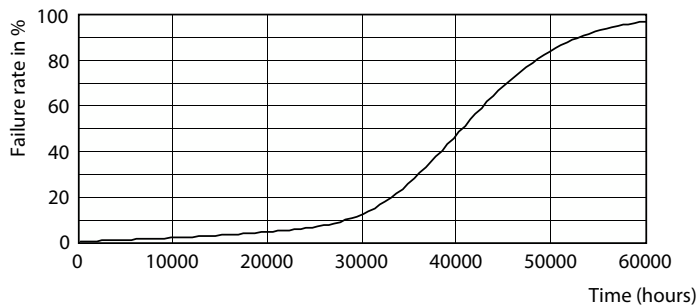

Durée de vie

Life Expectancy Diagram - MAS ExpertColor 14.8-75W 930 AR111 24D