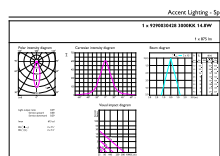

Données photométriques

Spectral Power Distribution Colour - MAS ExpertColor 14.8-75W 930 AR111 24D

Accent Lighting Spots - MAS ExpertColor 14.8-75W 930 AR111 24D