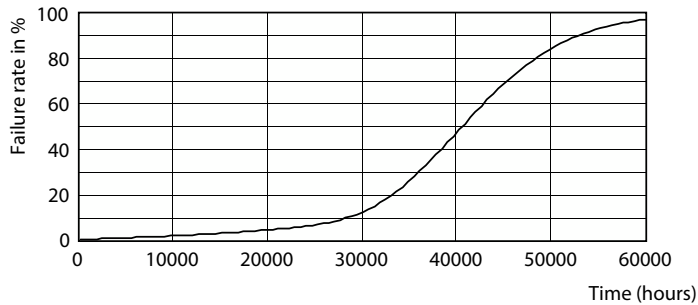

Livslängd

Life Expectancy Diagram - MAS ExpertColor 14.8-75W 927 AR111 45D