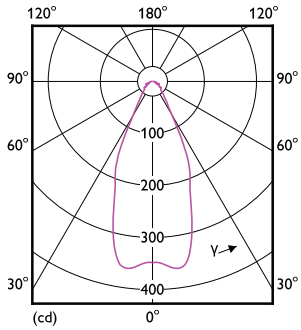

MASTER LEDspot ExpertColor AR111

Fotometriska data

Light Distribution Diagram - MAS ExpertColor 14.8-75W 927 AR111 45D