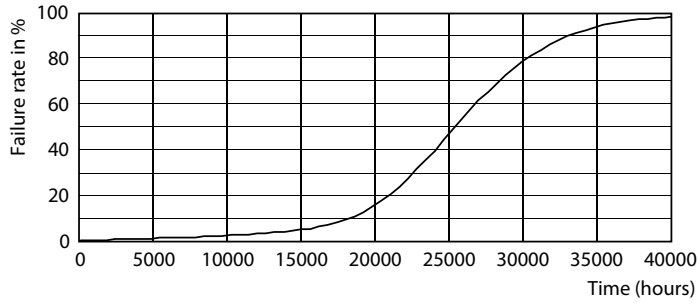

LED PAR38

Lifetime

Life Expectancy Diagram - 13PAR38/LED/940/F25/DIM/GULW/T20 6/1FB

Lumen Maintenance Diagram - 13PAR38/LED/940/F25/DIM/GULW/T20 6/1FB