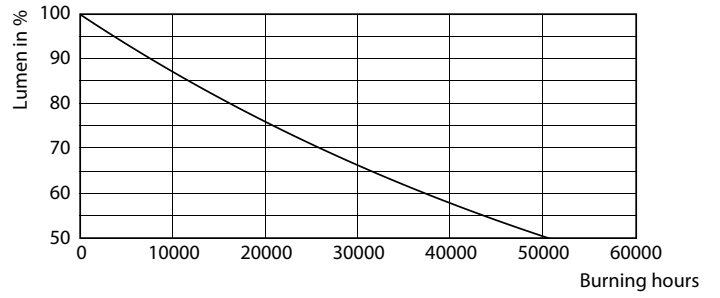

LED PAR38

Lifetime

Life Expectancy Diagram - 13PAR38/LED/940/F25/DIM/GULW/T20 6/1FB

Lumen Maintenance Diagram - 13PAR38/LED/940/F25/DIM/GULW/T20 6/1FB