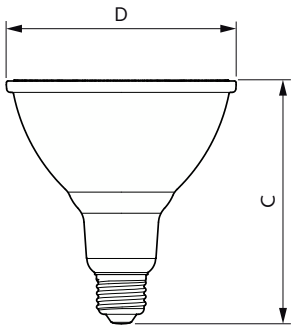

LED PAR38

Full product name	13PAR38/LED/940/F25/DIM/GULW/T20
	6/1FB
Order code	567776
Material Nr. (12NC)	929003029804
Numerator - Quantity Per Pack	1

EAN/UPC - Product/Case	046677567774
Numerator - Packs per outer box	6
EAN/UPC - Case	50046677567779

Dimensional drawing

Product	D	C
13PAR38/LED/940/F25/DIM/GULW/T20 6/1FB	4-13/16 inch	5-1/8 inch