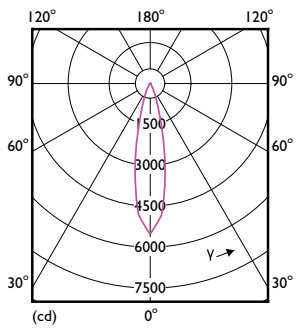

Photometric data

Light Distribution Diagram - 13PAR38/LED/940/F25/DIM/GULW/T20 6/1FB

Accent Lighting Spots - 13PAR38/LED/940/F25/DIM/GULW/T20 6/1FB