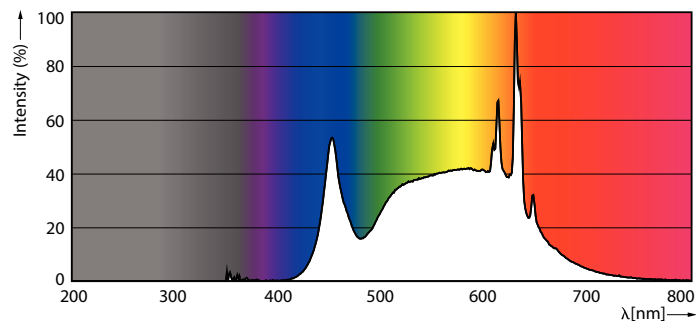

Spectral Power Distribution Colour - 13PAR38/LED/940/F25/DIM/GULW/T20 6/1FB