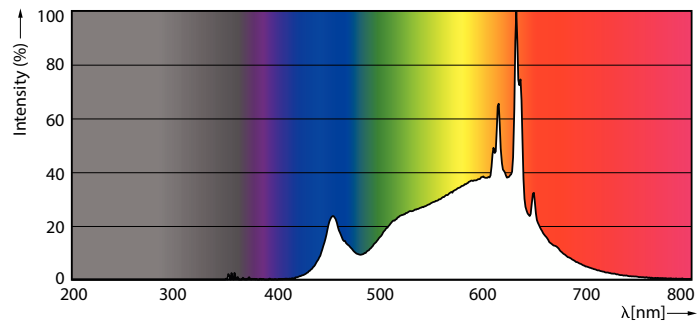

Photometric data

Spectral Power Distribution Colour - 13PAR38/LED/930/F25/DIM/GULW/T20 6/1FB