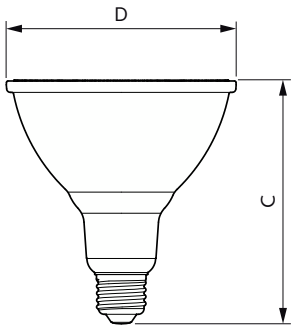

## 13PAR38/LED/930/F25/DIM/GULW/T20 6/1FB

Philips LED spots with a single optic beam, provide a clean beam that's free from shadows with beam angles from 15 and 40 degrees to suit every general lighting application.

### Product data

General Information		Wattage Equivalent	
Cap-Base	E26 [Single Contact Medium Screw]		120 W
Nominal lifetime	25,000 hour(s)	Starting Time (Nom)	0.5 s
Switching Cycle	25,000	Warm-up time to 60% light	0.5 s
Lighting Technology	LED	Power Factor (Fraction)	0.9
EU RoHS compliant	Yes	Voltage (Nom)	120 V
Light Technical		Temperature	
Color Code	930 [CCT of 3000K]	T-Case Maximum (Nom)	167 °F
Beam Angle (Nom)	25 degree(s)	Controls and Dimming	
Luminous Flux	1,200 lm	Dimmable	Only with specific dimmers
Luminous Intensity (Nom)	6,000 cd	Mechanical and Housing	
Color Designation	White (WH)	Bulb Finish	Clear
Correlated Color Temperature (Nom)	3000 K	Bulb Material	Glass
Luminous Efficacy (rated) (Nom)	92.00 lm/W	Bulb Shape	PAR38
Color Consistency	<4	Approval and Application	
Color rendering index (CRI)	90	Suitable For Accent Lighting	Yes
LLMF At End Of Nominal Lifetime (Nom)	70 %	Energy Certifications	Energy Star
Operating and Electrical		Product Data	
Line Frequency	50 to 60 Hz	Order product name	13PAR38/LED/930/F25/DIM/GULW/T20 6/1FB
Input Frequency	50 to 60 Hz		
Power Consumption	13 W		
Lamp Current (Nom)	120 mA		

## Dimensional drawing

Product	D	C
13PAR38/LED/930/F25/DIM/GULW/T20 6/1FB	4-13/16 inch	5-1/8 inch