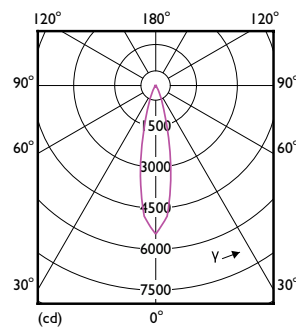

Light Distribution Diagram - 13PAR38/LED/930/F25/DIM/GULW/T20 6/1FB

046677567767 Page 1/1

Accent Lighting Spots - 13PAR38/LED/930/F25/DIM/GULW/T20 6/1FB