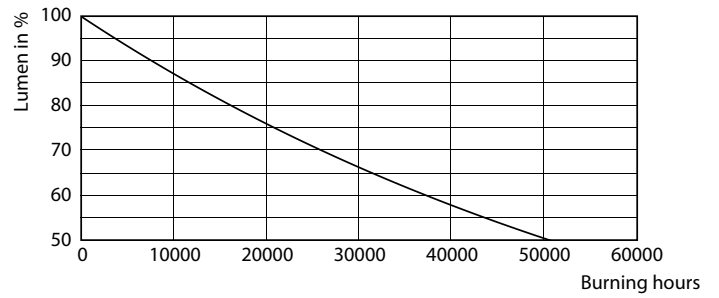

LED PAR38

Lifetime

Life Expectancy Diagram - 13PAR38/LED/930/F25/DIM/GULW/T20 6/1FB

Lumen Maintenance Diagram - 13PAR38/LED/930/F25/DIM/GULW/T20 6/1FB