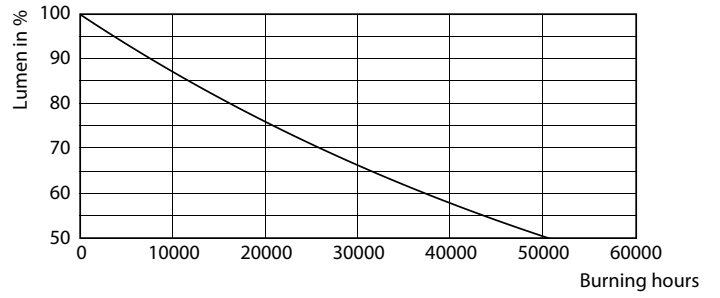

LED PAR38

Lifetime

Life Expectancy Diagram - 13PAR38/LED/927/F25/DIM/GULW/T20 6/1FB

Lumen Maintenance Diagram - 13PAR38/LED/927/F25/DIM/GULW/T20 6/1FB