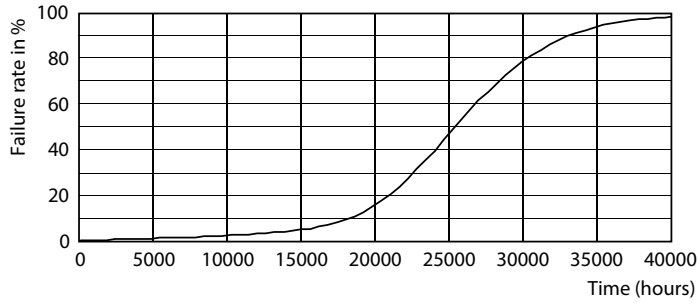

LED PAR38

Lifetime

Life Expectancy Diagram - 13PAR38/LED/927/F25/DIM/GULW/T20 6/1FB

Lumen Maintenance Diagram - 13PAR38/LED/927/F25/DIM/GULW/T20 6/1FB