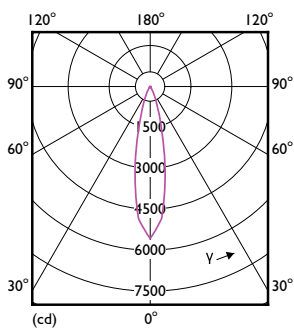

Photometric data

Light Distribution Diagram - 13PAR38/LED/927/F25/DIM/GULW/T20 6/1FB

Accent Lighting Spots - 13PAR38/LED/927/F25/DIM/GULW/T20 6/1FB