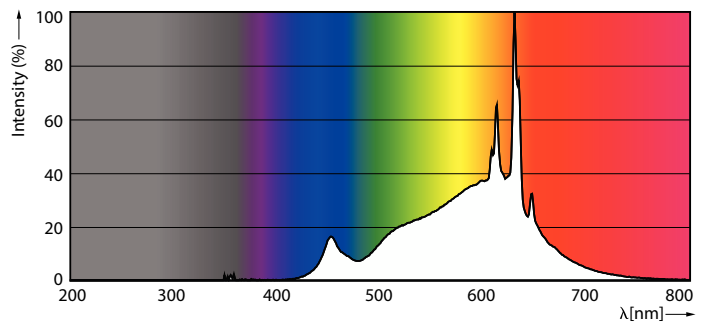

Photometric data

Spectral Power Distribution Colour - 13PAR38/LED/927/F25/DIM/GULW/T20 6/1FB

Accent Lighting Spots - 13PAR38/LED/927/F25/DIM/GULW/T20 6/1FB