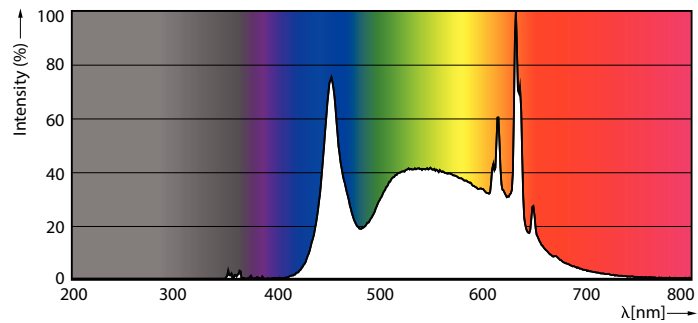

Photometric data

Spectral Power Distribution Colour - 10PAR38/LED/950/F25/DIM/GULW/T20 6/1FB