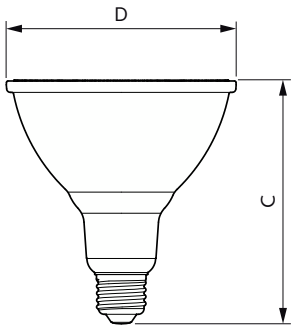

LED PAR38

Full product name	10PAR38/LED/950/F25/DIM/GULW/T20 6/1FB
Order code	567883
Material Nr. (12NC)	929003028904
Numerator - Quantity Per Pack	1

EAN/UPC - Product/Case	046677567880
Numerator - Packs per outer box	6
EAN/UPC - Case	50046677567885

Dimensional drawing

Product	D	C
10PAR38/LED/950/F25/DIM/GULW/T20 6/1FB	4-13/16 inch	5-1/8 inch