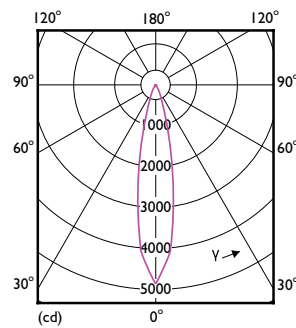

Accent Lighting Spots - 10PAR38/LED/950/F25/DIM/GULW/T20 6/1FB

Light Distribution Diagram - 10PAR38/LED/950/F25/DIM/GULW/T20 6/1FB