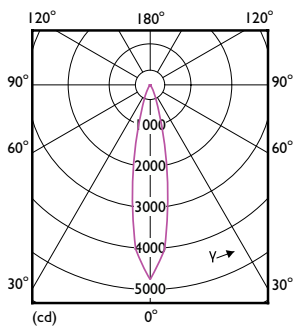

Product data

General Information		Wattage Equivalent	
Cap-Base	E26 [Single Contact Medium Screw]		90 W
Nominal lifetime	25,000 hour(s)	Starting Time (Nom)	0.5 s
Switching Cycle	50,000	Warm-up time to 60% light	0.5 s
Lighting Technology	LED	Power Factor (Fraction)	0.9
EU RoHS compliant	Yes	Voltage (Nom)	120 V
Light Technical		Temperature	
Color Code	927 [CCT of 2700K]	T-Case Maximum (Nom)	70 °C
Beam Angle (Nom)	25 degree(s)	Controls and Dimming	
Luminous Flux	900 lm	Dimmable	Only with specific dimmers
Luminous Intensity (Nom)	4,100 cd	Mechanical and Housing	
Color Designation	Warm White (WW)	Bulb Finish	Clear
Correlated Color Temperature (Nom)	2700 K	Bulb Material	Glass
Luminous Efficacy (rated) (Nom)	90.00 lm/W	Bulb Shape	PAR38
Color Consistency	<4	Approval and Application	
Color rendering index (CRI)	90	Suitable For Accent Lighting	Yes
LLMF At End Of Nominal Lifetime (Nom)	70 %	Energy Certifications	Energy Star
Operating and Electrical		Product Data	
Line Frequency	50 to 60 Hz	Order product name	10PAR38/LED/927/F25/DIM/GULW/T20 6/1FB
Input Frequency	50 to 60 Hz		
Power Consumption	10 W		
Lamp Current (Nom)	97 mA		

Dimensional drawing

Product	D	C
10PAR38/LED/927/F25/DIM/GULW/T20 6/1FB	122 mm	129 mm

Photometric data

Accent Lighting Spots - 10PAR38/LED/927/F25/DIM/GULW/T20 6/1FB

Spectral Power Distribution Colour - 10PAR38/LED/927/F25/DIM/GULW/T20 6/1FB

Light Distribution Diagram - 10PAR38/LED/927/F25/DIM/GULW/T20 6/1FB

LED PAR38

Lifetime

Life Expectancy Diagram - 10PAR38/LED/927/F25/DIM/GULW/T20 6/1FB

Lumen Maintenance Diagram - 10PAR38/LED/927/F25/DIM/GULW/T20 6/1FB