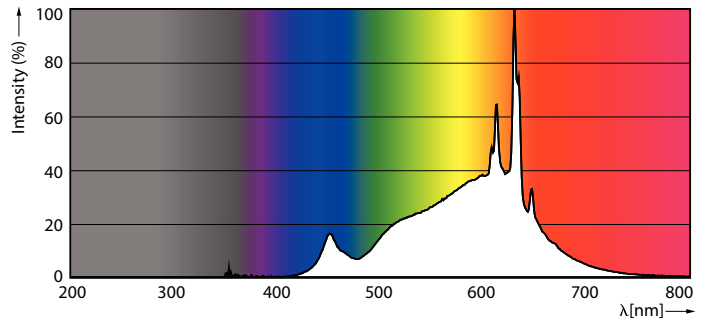

LED PAR38

10PAR38/LED/927/F25/DIM/GULW/T20 6/1FB

Philips LED spots with a single optic beam, provide a clean beam that's free from shadows with beam angles from 15 and 40 degrees to suit every general lighting application.

Product data

General Information		Wattage Equivalent	
Cap-Base	E26 [Single Contact Medium Screw]		90 W
Nominal lifetime	25,000 hour(s)	Starting Time (Nom)	0.5 s
Switching Cycle	50,000	Warm-up time to 60% light	0.5 s
Lighting Technology	LED	Power Factor (Fraction)	0.9
EU RoHS compliant	Yes	Voltage (Nom)	120 V
Light Technical		Temperature	
Color Code	927 [CCT of 2700K]	T-Case Maximum (Nom)	70 °C
Beam Angle (Nom)	25 degree(s)	Controls and Dimming	
Luminous Flux	900 lm	Dimmable	Only with specific dimmers
Luminous Intensity (Nom)	4,100 cd	Mechanical and Housing	
Color Designation	Warm White (WW)	Bulb Finish	Clear
Correlated Color Temperature (Nom)	2700 K	Bulb Material	Glass
Luminous Efficacy (rated) (Nom)	90.00 lm/W	Bulb Shape	PAR38
Color Consistency	<4	Approval and Application	
Color rendering index (CRI)	90	Suitable For Accent Lighting	Yes
LLMF At End Of Nominal Lifetime (Nom)	70 %	Energy Certifications	Energy Star
Operating and Electrical		Product Data	
Line Frequency	50 to 60 Hz	Order product name	10PAR38/LED/927/F25/DIM/GULW/T20 6/1FB
Input Frequency	50 to 60 Hz		
Power Consumption	10 W		
Lamp Current (Nom)	97 mA		

LED PAR38

Full product name	10PAR38/LED/927/F25/DIM/GULW/T20 6/1FB
Order code	929003028504
Material Nr. (12NC)	929003028504
Numerator - Quantity Per Pack	1

EAN/UPC - Product/Case	046677567859
Numerator - Packs per outer box	6
EAN/UPC - Case	50046677567854

Dimensional drawing

Product	D	C
10PAR38/LED/927/F25/DIM/GULW/T20 6/1FB	122 mm	129 mm

Photometric data

Accent Lighting Spots - 10PAR38/LED/927/F25/DIM/GULW/T20 6/1FB

Spectral Power Distribution Colour - 10PAR38/LED/927/F25/DIM/GULW/T20 6/1FB