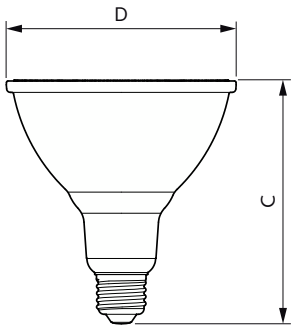

LED PAR38

10PAR38/LED/927/F25/DIM/GULW/T20 6/1FB

Philips LED spots with a single optic beam, provide a clean beam that's free from shadows with beam angles from 15 and 40 degrees to suit every general lighting application.

Product data

General Information		Wattage Equivalent	
Cap-Base	E26 [Single Contact Medium Screw]		90 W
Nominal lifetime	25,000 hour(s)	Starting Time (Nom)	0.5 s
Switching Cycle	50,000	Warm-up time to 60% light	0.5 s
Lighting Technology	LED	Power Factor (Fraction)	0.9
EU RoHS compliant	Yes	Voltage (Nom)	120 V
Light Technical		Temperature	
Color Code	927 [CCT of 2700K]	T-Case Maximum (Nom)	70 °C
Beam Angle (Nom)	25 degree(s)	Controls and Dimming	
Luminous Flux	900 lm	Dimmable	Only with specific dimmers
Luminous Intensity (Nom)	4,100 cd	Mechanical and Housing	
Color Designation	Warm White (WW)	Bulb Finish	Clear
Correlated Color Temperature (Nom)	2700 K	Bulb Material	Glass
Luminous Efficacy (rated) (Nom)	90.00 lm/W	Bulb Shape	PAR38
Color Consistency	<4	Approval and Application	
Color rendering index (CRI)	90	Suitable For Accent Lighting	Yes
LLMF At End Of Nominal Lifetime (Nom)	70 %	Energy Certifications	Energy Star
Operating and Electrical		Product Data	
Line Frequency	50 to 60 Hz	Order product name	10PAR38/LED/927/F25/DIM/GULW/T20 6/1FB
Input Frequency	50 to 60 Hz		
Power Consumption	10 W		
Lamp Current (Nom)	97 mA		

LED PAR38

Full product name	10PAR38/LED/927/F25/DIM/GULW/T20 6/1FB
Order code	929003028504
Material Nr. (12NC)	929003028504
Numerator - Quantity Per Pack	1

EAN/UPC - Product/Case	046677567859
Numerator - Packs per outer box	6
EAN/UPC - Case	50046677567854

Dimensional drawing

Product	D	C
10PAR38/LED/927/F25/DIM/GULW/T20 6/1FB	122 mm	129 mm

Photometric data

Accent Lighting Spots - 10PAR38/LED/927/F25/DIM/GULW/T20 6/1FB

Spectral Power Distribution Colour - 10PAR38/LED/927/F25/DIM/GULW/T20 6/1FB