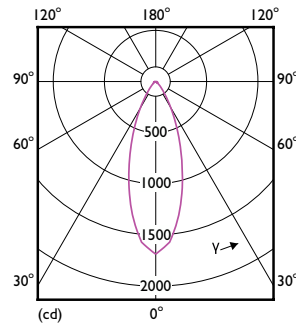

Product data

General Information		Wattage Equivalent	
Cap-Base	E26 [Single Contact Medium Screw]		75 W
Nominal lifetime	25,000 hour(s)	Starting Time (Nom)	0.5 s
Switching Cycle	50,000	Warm-up time to 60% light	0.5 s
Lighting Technology	LED	Power Factor (Fraction)	0.9
EU RoHS compliant	Yes	Voltage (Nom)	120 V
Light Technical		Temperature	
Color Code	930 [CCT of 3000K]	T-Case Maximum (Nom)	158 °F
Beam Angle (Nom)	40 degree(s)	Controls and Dimming	
Luminous Flux	850 lm	Dimmable	Only with specific dimmers
Luminous Intensity (Nom)	1,600 cd	Mechanical and Housing	
Color Designation	White (WH)	Bulb Finish	Clear
Correlated Color Temperature (Nom)	3000 K	Bulb Material	Glass
Luminous Efficacy (rated) (Nom)	100.00 lm/W	Bulb Shape	PAR30S
Color Consistency	<4	Approval and Application	
Color rendering index (CRI)	90	Suitable For Accent Lighting	Yes
LLMF At End Of Nominal Lifetime (Nom)	70 %	Energy Certifications	Energy Star
Operating and Electrical		Product Data	
Line Frequency	50 to 60 Hz	Order product name	8.5PAR30S/LED/930/F40/DIM/GULW/T20
Input Frequency	50 to 60 Hz		6/1FB
Power Consumption	8.5 W		
Lamp Current (Nom)	80 mA		

Dimensional drawing

Product	D	C
8.5PAR30S/LED/930/F40/DIM/GULW/T20 6/1FB	3-3/4 inch	3-9/16 inch

Photometric data

Accent Lighting Spots - 8.5PAR30S/LED/930/F40/DIM/GULW/T20 6/1FB

Light Distribution Diagram - 8.5PAR30S/LED/930/F40/DIM/GULW/T20 6/1FB