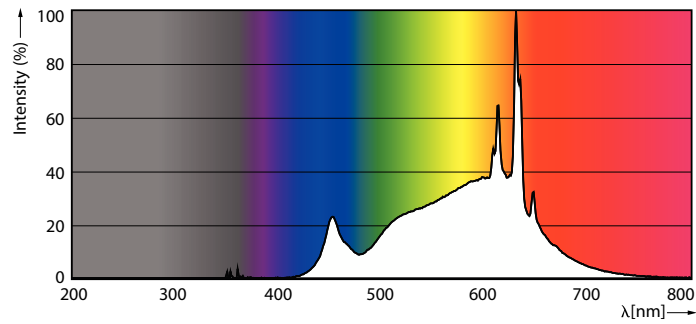

LED PAR30 S/L

8.5PAR30S/LED/930/F40/DIM/GULW/T20 6/1FB

Philips LED spots with a single optic beam, provide a clean beam that's free from shadows with beam angles from 15 and 40 degrees to suit every general lighting application.

Product data

General Information		Wattage Equivalent	
Cap-Base	E26 [Single Contact Medium Screw]		75 W
Nominal lifetime	25,000 hour(s)	Starting Time (Nom)	0.5 s
Switching Cycle	50,000	Warm-up time to 60% light	0.5 s
Lighting Technology	LED	Power Factor (Fraction)	0.9
EU RoHS compliant	Yes	Voltage (Nom)	120 V
Light Technical		Temperature	
Color Code	930 [CCT of 3000K]	T-Case Maximum (Nom)	158 °F
Beam Angle (Nom)	40 degree(s)	Controls and Dimming	
Luminous Flux	850 lm	Dimmable	Only with specific dimmers
Luminous Intensity (Nom)	1,600 cd	Mechanical and Housing	
Color Designation	White (WH)	Bulb Finish	Clear
Correlated Color Temperature (Nom)	3000 K	Bulb Material	Glass
Luminous Efficacy (rated) (Nom)	100.00 lm/W	Bulb Shape	PAR30S
Color Consistency	<4	Approval and Application	
Color rendering index (CRI)	90	Suitable For Accent Lighting	Yes
LLMF At End Of Nominal Lifetime (Nom)	70 %	Energy Certifications	Energy Star
Operating and Electrical		Product Data	
Line Frequency	50 to 60 Hz	Order product name	8.5PAR30S/LED/930/F40/DIM/GULW/T20
Input Frequency	50 to 60 Hz		6/1FB
Power Consumption	8.5 W		
Lamp Current (Nom)	80 mA		

Dimensional drawing

Product	D	C
8.5PAR30S/LED/930/F40/DIM/GULW/T20 6/1FB	3-3/4 inch	3-9/16 inch

Photometric data

Accent Lighting Spots - 8.5PAR30S/LED/930/F40/DIM/GULW/T20 6/1FB

Light Distribution Diagram - 8.5PAR30S/LED/930/F40/DIM/GULW/T20 6/1FB

Spectral Power Distribution Colour - 8.5PAR30S/LED/930/F40/DIM/GULW/T20 6/1FB

LED PAR30 S/L

Lifetime

Life Expectancy Diagram - 8.5PAR30S/LED/930/F40/DIM/GULW/T20
6/1FB

Lumen Maintenance Diagram - 8.5PAR30S/LED/930/F40/DIM/GULW/T20
6/1FB