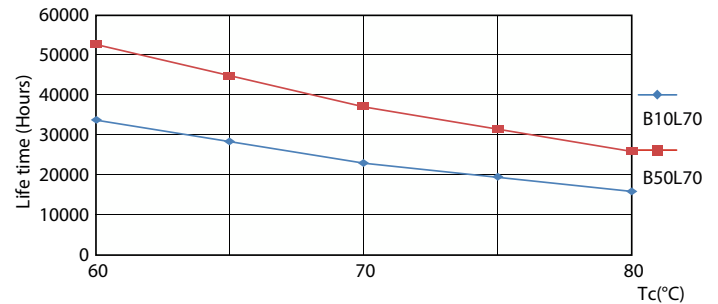

Light Distribution Diagram - CorePro LEDtube 1500mm 20W 840 T8

Spectral Power Distribution Colour - CorePro LEDtube 1500mm 20W 840 T8

Levetid

Life Expectancy Diagram - CorePro LEDtube 1500mm 20W 840 T8

Life Expectancy Diagram - CorePro LEDtube 1500mm 20W 840 T8