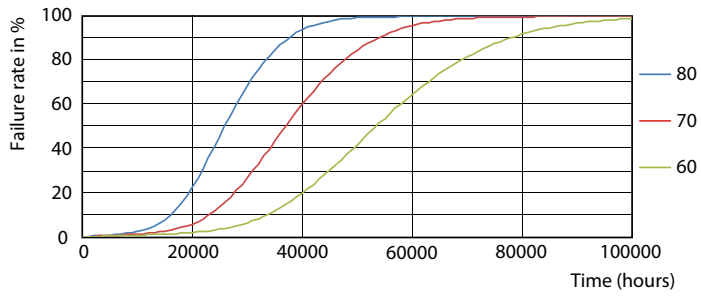

CorePro LEDtube EM/Mains

Levetid

Life Expectancy Diagram - CorePro LEDtube 1500mm 20W 840 T8

Lumen Maintenance Diagram - CorePro LEDtube 1500mm 20W 840 T8