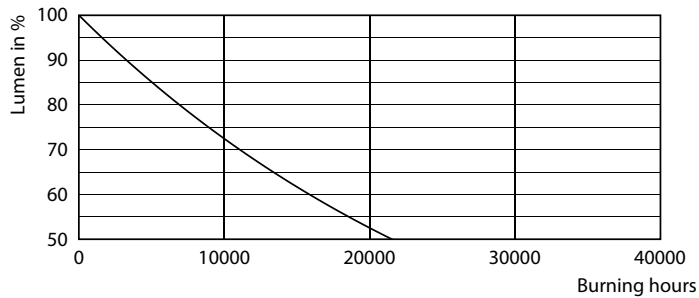

Lifetime

Lumen Maintenance Diagram - 12.2A19/LED/930/FR/P/E26/ND/T20 6/1FB