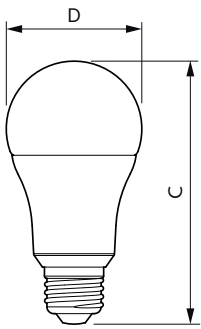

## Dimensional drawing

Product	D	C
12.2A19/LED/930/FR/P/E26/ND/T20 6/1FB	2-3/8 inch	4-5/8 inch