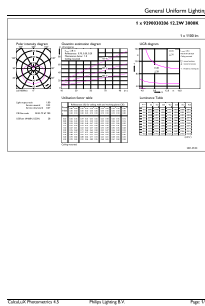

Photometric data

General uniform lighting - 12.2A19/LED/930/FR/P/E26/ND/T20 6/1FB