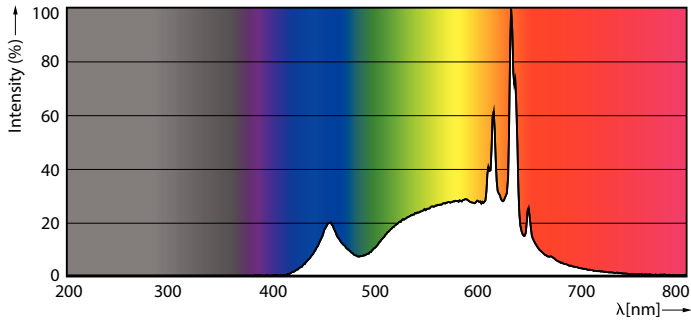

## Product data

General Information	
Cap-Base	E26 [Single Contact Medium Screw]
Nominal lifetime	11,000 hour(s)
Switching Cycle	50,000
Lighting Technology	LED
EU RoHS compliant	Yes
Light Technical	
Color Code	930 [CCT of 3000K]
Beam Angle (Nom)	250 degree(s)
Luminous Flux	1,100 lm
Color Designation	White (WH)
Correlated Color Temperature (Nom)	3000 K
Luminous Efficacy (rated) (Nom)	90.00 lm/W
Color Consistency	<4
Color rendering index (CRI)	90
LLMF At End Of Nominal Lifetime (Nom)	70 %

## Photometric data

Spectral Power Distribution Colour - 12.2A19/LED/930/FR/P/E26/ND/T20 6/1FB