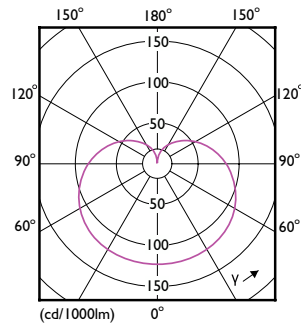

Photometric data

Light Distribution Diagram - 12.2A19/LED/930/FR/P/E26/ND/T20 6/1FB