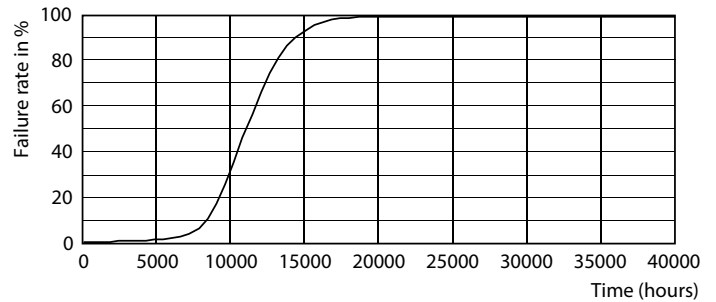

Life Expectancy Diagram - 12.2A19/LED/930/FR/P/E26/ND/T20 6/1FB